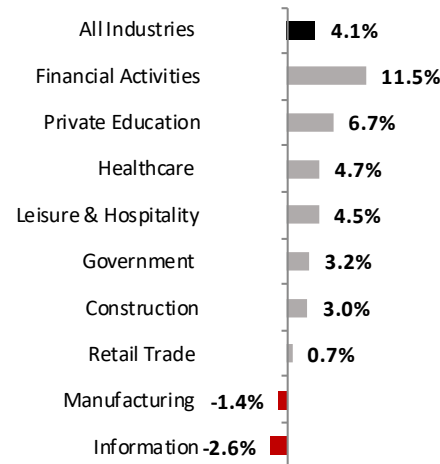

Real Wage Growth by Industry

2010 to 2015; adjusted for inflation