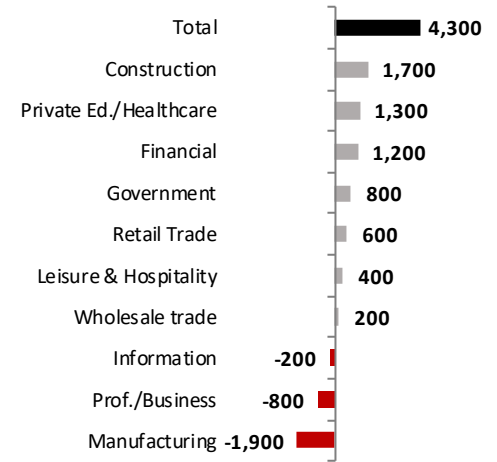

Historical Job Growth

February 2007 to 2017; change from a year earlier

Job Growth Rates by Industry

February 2017; change from a year earlier

Net Job Growth by Industry

February 2017; change from a year earlier

State & County Unemployment Rates

February 2012 to 2017; seasonally adjusted

Labor Force Growth

February 2017; change from a year earlier, seasonally adjusted

Unemployment Rates by City

February 2017; not seasonally adjusted