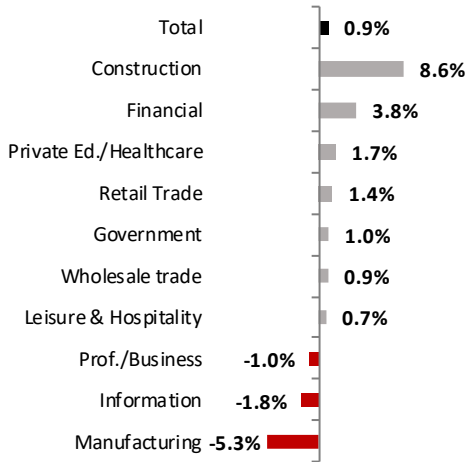

Historical Job Growth

February 2007 to 2017; change from a year earlier

Job Growth Rates by Industry

February 2017; change from a year earlier

Net Job Growth by Industry

February 2017; change from a year earlier

State & County Unemployment Rates

February 2012 to 2017; seasonally adjusted

Labor Force Growth

February 2017; change from a year earlier, seasonally adjusted

Unemployment Rates by City

February 2017; not seasonally adjusted