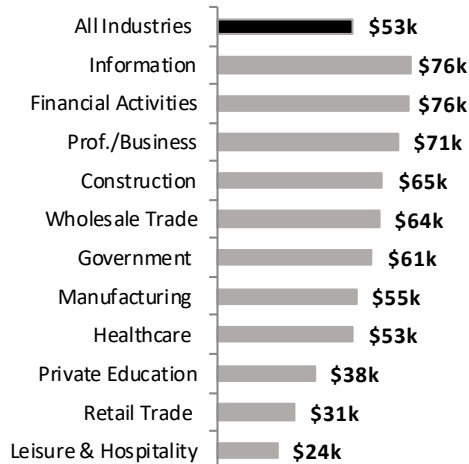

Average Wages by Industry

2015