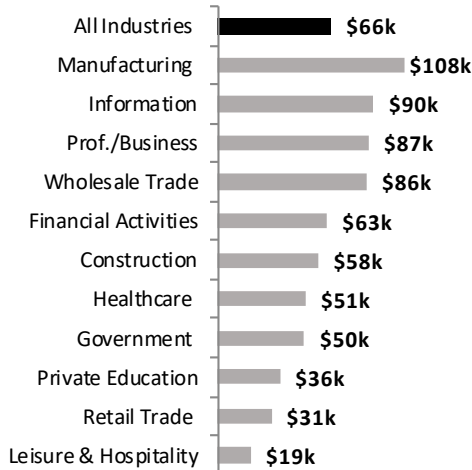

Average Wages by Industry

2015