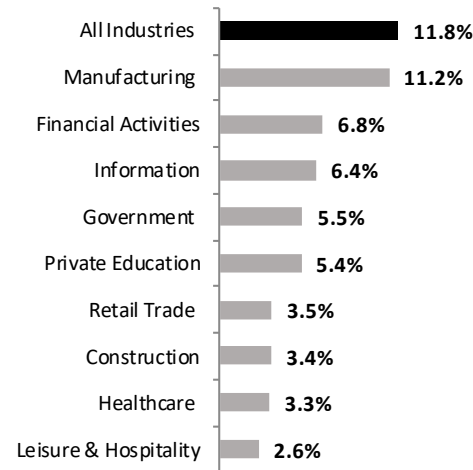

Real Wage Growth by Industry

2010-2015; adjusted for inflation