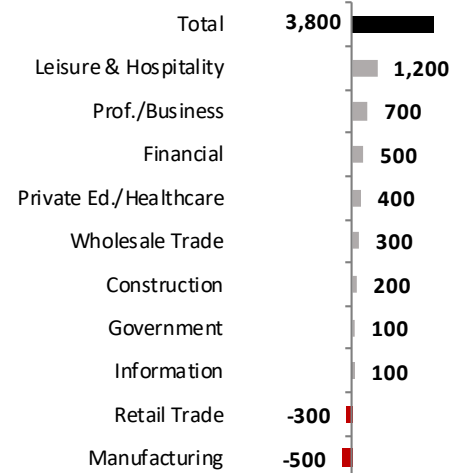

Historical Job Growth

February 2007 to February 2017; change from a year earlier

Job Growth Rates by Industry

February 2017; change from a year earlier

Net Job Growth by Industry

February 2017; change from a year earlier

State & County Unemployment Rates

February 2012 to 2016; seasonally adjusted

Labor Force Growth

February 2017; increase on a year earlier, seasonally adjusted

Unemployment Rates by City

February 2017; not seasonally adjusted