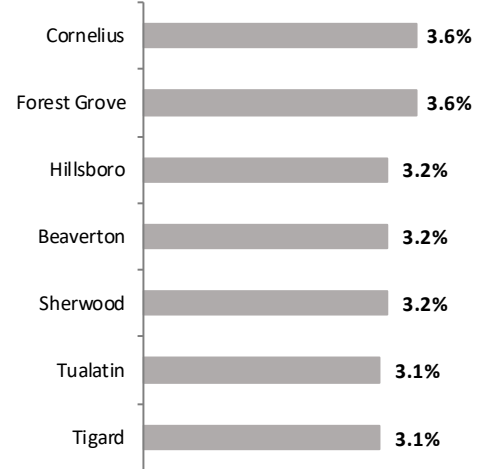

State & County Unemployment Rates

February 2012 to 2016; seasonally adjusted

Labor Force Growth

February 2017; increase on a year earlier, seasonally adjusted

Unemployment Rates by City

February 2017; not seasonally adjusted