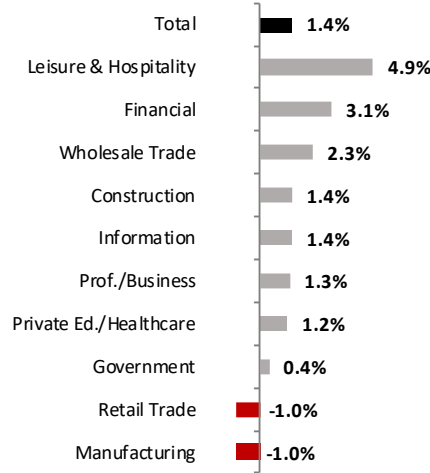

Historical Job Growth

February 2007 to February 2017; change from a year earlier

Job Growth Rates by Industry

February 2017; change from a year earlier

Net Job Growth by Industry

February 2017; change from a year earlier

State & County Unemployment Rates

February 2012 to 2016; seasonally adjusted

Labor Force Growth

February 2017; increase on a year earlier, seasonally adjusted

Unemployment Rates by City

February 2017; not seasonally adjusted