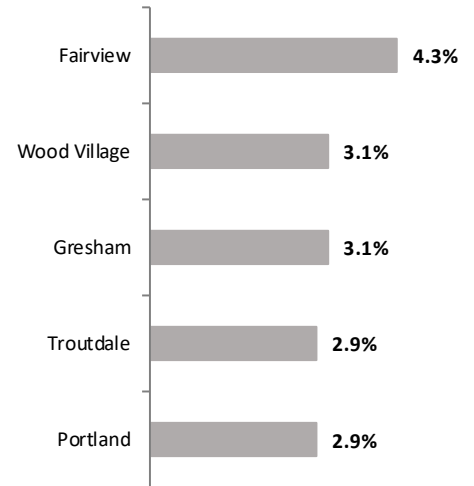

May 2012 to 2017; seasonally adjusted

Labor Force Growth

May 2017: change from a year earlier, seasonally adjusted

Unemployment Rates by City

May 2017; not seasonally adjusted

Average Wages by Industry

2016