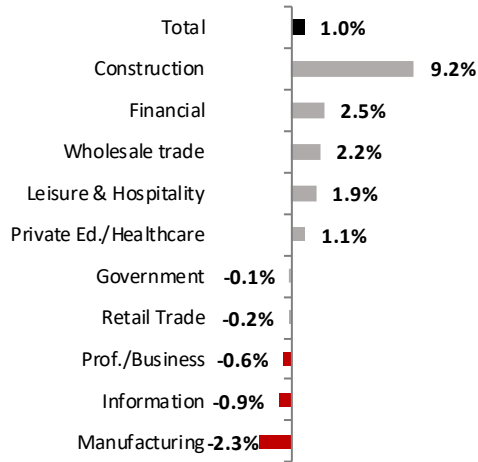

Historical Job Growth

May 2007 to 2017; change from a year earlier

Job Growth Rates by Industry

May 2017; change from a year earlier

Net Job Growth by Industry

May 2017; change from a year earlier

State & County Unemployment Rates

May 2012 to 2017; seasonally adjusted

Labor Force Growth

May 2017: change from a year earlier, seasonally adjusted

Unemployment Rates by City

May 2017; not seasonally adjusted

Average Wages by Industry

2016