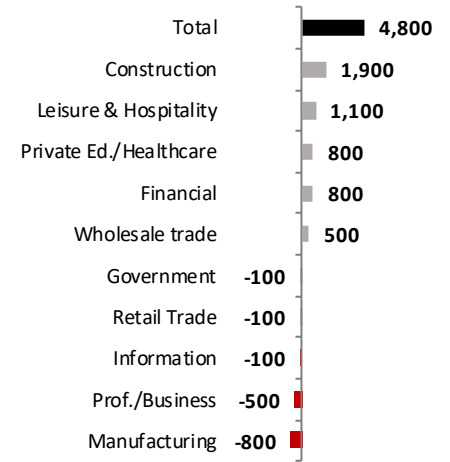

Historical Job Growth

May 2007 to 2017; change from a year earlier

Job Growth Rates by Industry

May 2017; change from a year earlier

Net Job Growth by Industry

May 2017; change from a year earlier

State & County Unemployment Rates

May 2012 to 2017; seasonally adjusted

Labor Force Growth

May 2017: change from a year earlier, seasonally adjusted

Unemployment Rates by City

May 2017; not seasonally adjusted

Average Wages by Industry

2016