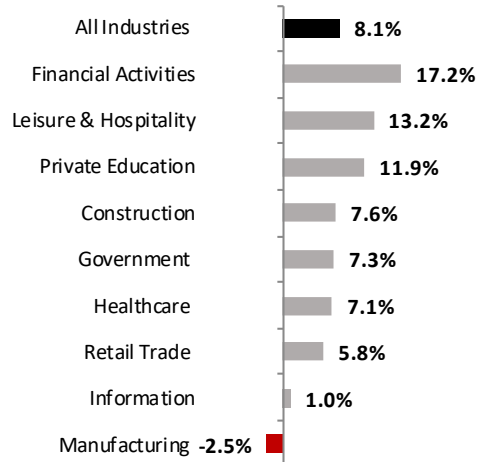

May 2012 to 2017; seasonally adjusted

Labor Force Growth

May 2017: change from a year earlier, seasonally adjusted

Unemployment Rates by City

May 2017; not seasonally adjusted

Average Wages by Industry

2016

Real Wage Growth by Industry

2011 to 2016; adjusted for inflation

Average Annual Wage by City

2015