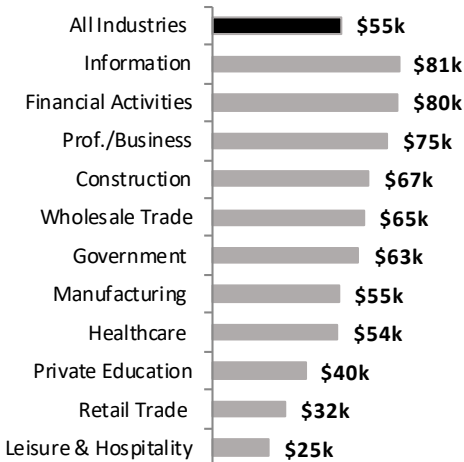

May 2012 to 2017; seasonally adjusted

Labor Force Growth

May 2017: change from a year earlier, seasonally adjusted

Unemployment Rates by City

May 2017; not seasonally adjusted

Average Wages by Industry

2016

Real Wage Growth by Industry

2011 to 2016; adjusted for inflation

Average Annual Wage by City

2015