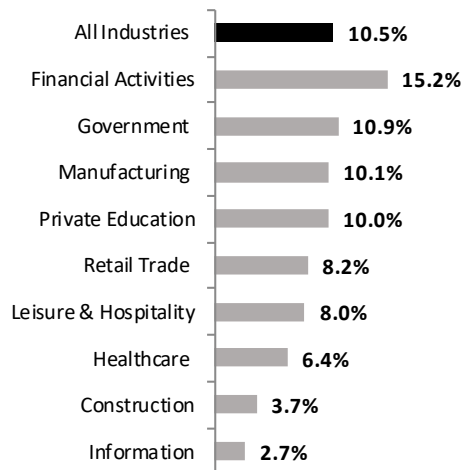

May 2012 to 2016; seasonally adjusted

Labor Force Growth

May 2017; increase on a year earlier, seasonally adjusted

Unemployment Rates by City

May 2017; not seasonally adjusted

Average Wages by Industry

2016

Real Wage Growth by Industry

2011-2016; adjusted for inflation

Average Annual Wage by City

2015