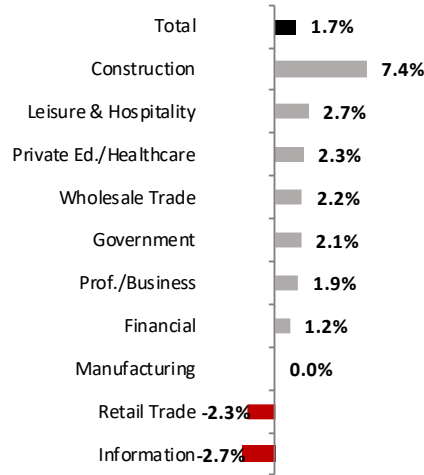

Historical Job Growth

May 2007 to May 2017; change from a year earlier

Job Growth Rates by Industry

May 2017; change from a year earlier

Net Job Growth by Industry

May 2017; change from a year earlier

State & County Unemployment Rates

May 2012 to 2016; seasonally adjusted

Labor Force Growth

May 2017; increase on a year earlier, seasonally adjusted

Unemployment Rates by City

May 2017; not seasonally adjusted

Average Wages by Industry

2016