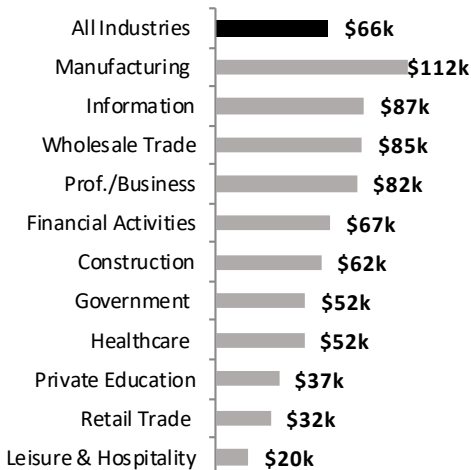

May 2012 to 2016; seasonally adjusted

Labor Force Growth

May 2017; increase on a year earlier, seasonally adjusted

Unemployment Rates by City

May 2017; not seasonally adjusted

Average Wages by Industry

2016

Real Wage Growth by Industry

2011-2016; adjusted for inflation

Average Annual Wage by City

2015