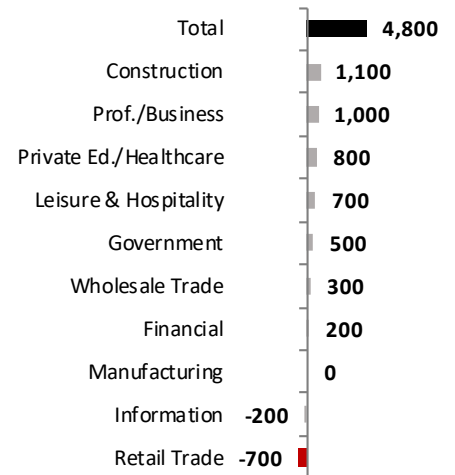

Historical Job Growth

May 2007 to May 2017; change from a year earlier

Job Growth Rates by Industry

May 2017; change from a year earlier

Net Job Growth by Industry

May 2017; change from a year earlier

State & County Unemployment Rates

May 2012 to 2016; seasonally adjusted

Labor Force Growth

May 2017; increase on a year earlier, seasonally adjusted

Unemployment Rates by City

May 2017; not seasonally adjusted

Average Wages by Industry

2016