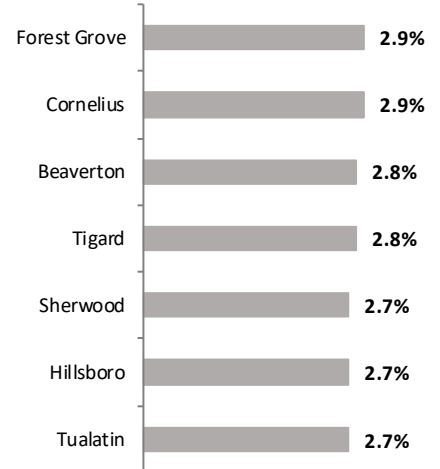

May 2012 to 2016; seasonally adjusted

Labor Force Growth

May 2017; increase on a year earlier, seasonally adjusted

Unemployment Rates by City

May 2017; not seasonally adjusted

Average Wages by Industry

2016