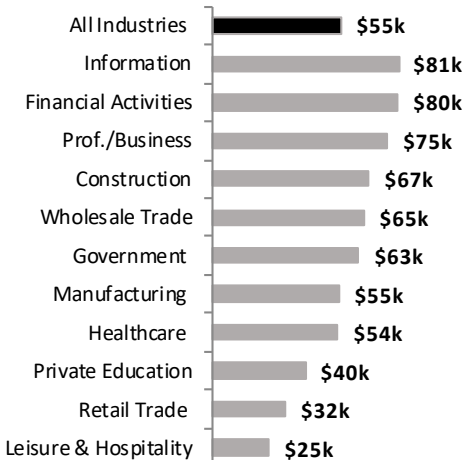

**State & County Unemployment Rates**

August 2012 to 2017; seasonally adjusted

**Labor Force Growth**

August 2017; change from a year earlier, seasonally adjusted

**Unemployment Rates by City**

August 2017; not seasonally adjusted

**Average Wages by Industry**

2016

**Real Wage Growth by Industry**

2011 to 2016; adjusted for inflation

**Average Annual Wage by City**

2015