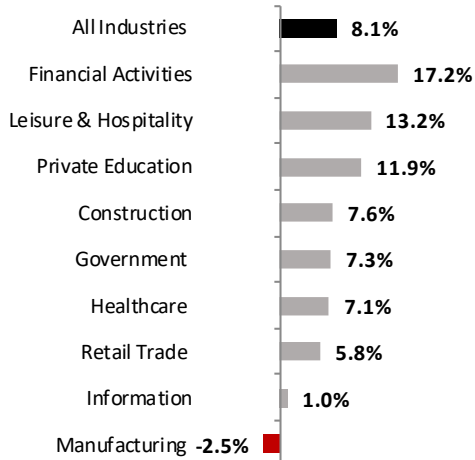

**State & County Unemployment Rates**

August 2012 to 2017; seasonally adjusted

**Labor Force Growth**

August 2017; change from a year earlier, seasonally adjusted

**Unemployment Rates by City**

August 2017; not seasonally adjusted

**Average Wages by Industry**

2016

**Real Wage Growth by Industry**

2011 to 2016; adjusted for inflation

**Average Annual Wage by City**

2015