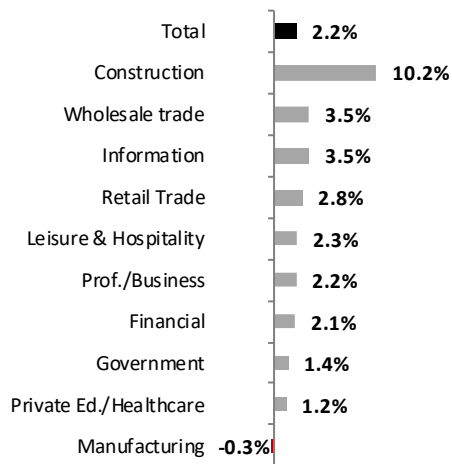

**Historical Job Growth**

August 2007 to 2017; change from a year earlier

**Job Growth Rates by Industry**

August 2017; change from a year earlier

**Net Job Growth by Industry**

August 2017; change from a year earlier

**State & County Unemployment Rates**

August 2012 to 2017; seasonally adjusted

**Labor Force Growth**

August 2017; change from a year earlier, seasonally adjusted

**Unemployment Rates by City**

August 2017; not seasonally adjusted