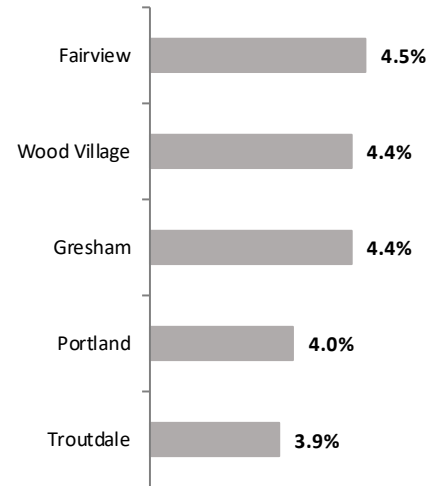

**State & County Unemployment Rates**

August 2012 to 2017; seasonally adjusted

**Labor Force Growth**

August 2017; change from a year earlier, seasonally adjusted

**Unemployment Rates by City**

August 2017; not seasonally adjusted