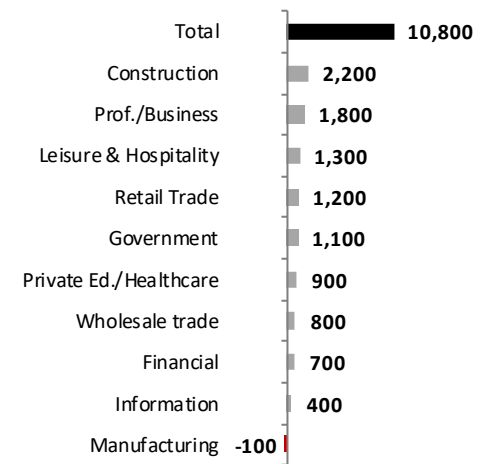

**Historical Job Growth**

August 2007 to 2017; change from a year earlier

**Job Growth Rates by Industry**

August 2017; change from a year earlier

**Net Job Growth by Industry**

August 2017; change from a year earlier

**State & County Unemployment Rates**

August 2012 to 2017; seasonally adjusted

**Labor Force Growth**

August 2017; change from a year earlier, seasonally adjusted

**Unemployment Rates by City**

August 2017; not seasonally adjusted