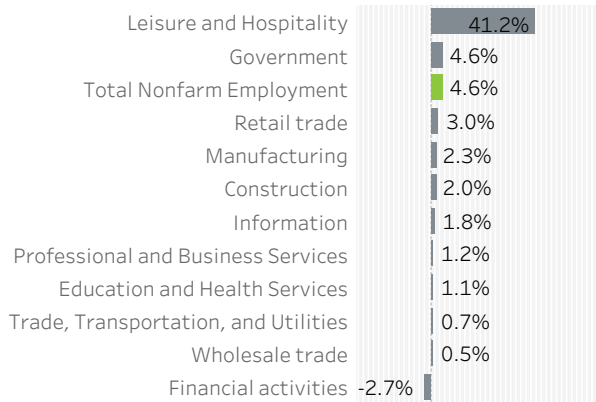

Multnomah County Economic Indicators March 2022

Job Growth Rates by Industry
March 2022; change from a year earlier

Net Job Growth by Industry
March 2022; change from a year earlier

Labor Force Growth
March 2022; change from a year earlier, seasonally adjusted