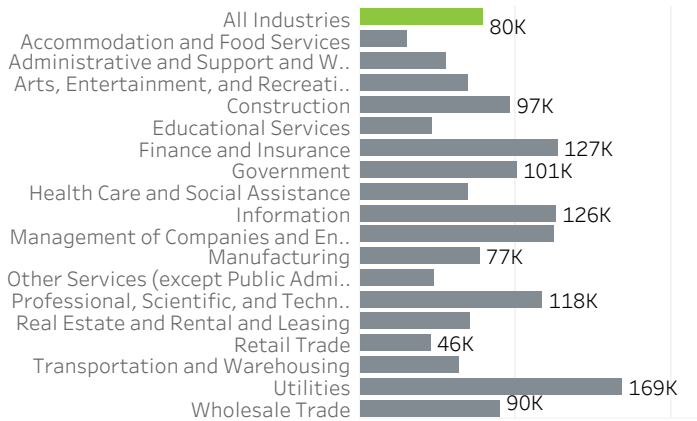

Multnomah County Economic Indicators March 2022

Job Growth Rates by Industry
March 2022; change from a year earlier

Net Job Growth by Industry
March 2022; change from a year earlier

Labor Force Growth
March 2022; change from a year earlier, seasonally adjusted

Historical Job Growth
March 2004 to 2022; change from a year earlier

Unemployment Rate by City
March 2022; not seasonally adjusted

Average Wage by Industry
2019

State & County Unemployment Rates
Seasonally adjusted