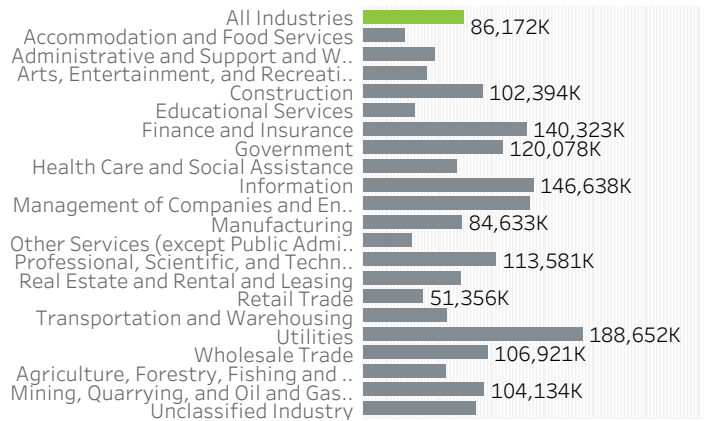

Multnomah County Economic Indicators March 2023

Job Growth Rates by Industry
March 2023; change from a year earlier

Net Job Growth by Industry
March 2023; change from a year earlier

Labor Force Growth
March 2023; change from a year earlier, seasonally adjusted

Historical Job Growth
March 2004 to 2023; change from a year earlier

Unemployment Rate by City
March 2023; not seasonally adjusted

Average Wage by Industry
2023

State & County Unemployment Rates
Seasonally adjusted