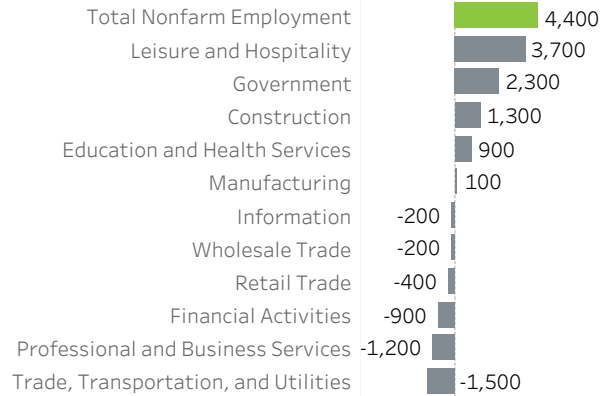

Multnomah County Economic Indicators March 2023

Job Growth Rates by Industry
March 2023; change from a year earlier

Net Job Growth by Industry
March 2023; change from a year earlier

Labor Force Growth
March 2023; change from a year earlier, seasonally adjusted

Historical Job Growth
March 2004 to 2023; change from a year earlier

Unemployment Rate by City
March 2023; not seasonally adjusted

Average Wage by Industry
2023

State & County Unemployment Rates
Seasonally adjusted