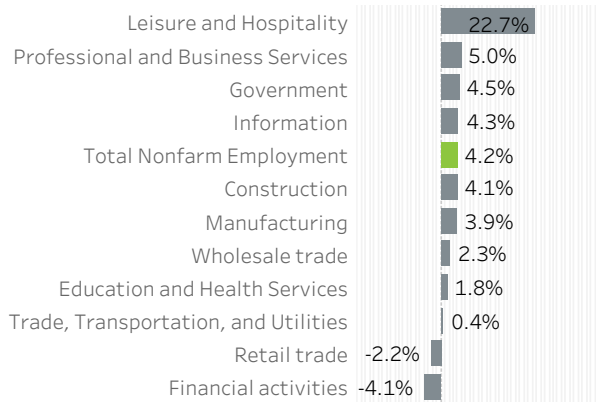

# Multnomah County Economic Indicators May 2022

**Job Growth Rates by Industry**  
May 2022; change from a year earlier

**Net Job Growth by Industry**  
May 2022; change from a year earlier

**Labor Force Growth**  
May 2022: change from a year earlier, seasonally adjusted

**Historical Job Growth**  
May 2004 to 2022; change from a year earlier

**Unemployment Rate by City**  
May 2022; not seasonally adjusted

**Average Wage by Industry**  
2019

**State & County Unemployment Rates**  
Seasonally adjusted