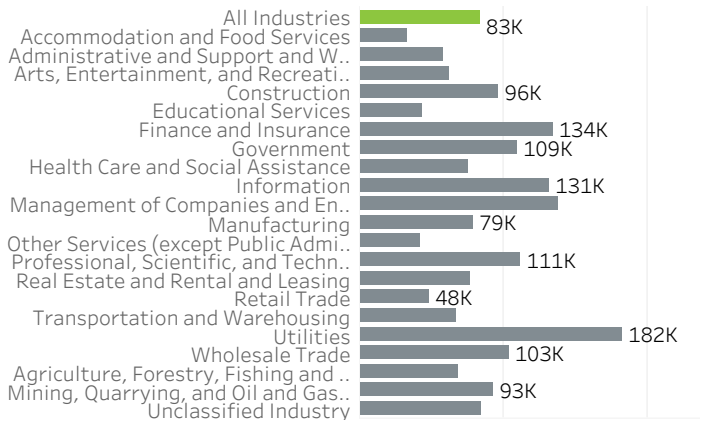

# Multnomah County Economic Indicators May 2022

**Job Growth Rates by Industry**  
May 2022; change from a year earlier

**Net Job Growth by Industry**  
May 2022; change from a year earlier

**Labor Force Growth**  
May 2022: change from a year earlier, seasonally adjusted

**Historical Job Growth**  
May 2004 to 2022; change from a year earlier

**Unemployment Rate by City**  
May 2022; not seasonally adjusted

**Average Wage by Industry**  
2019

**State & County Unemployment Rates**  
Seasonally adjusted