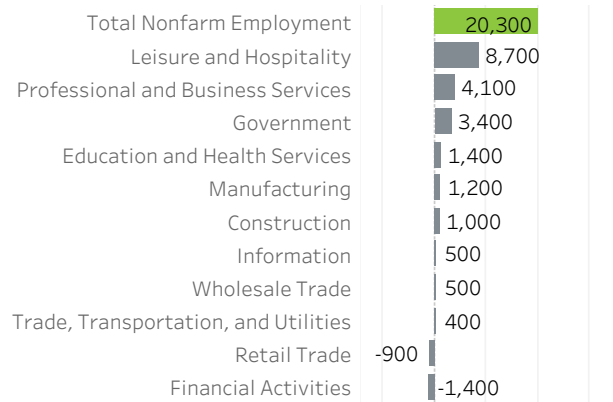

# Multnomah County Economic Indicators May 2022

**Job Growth Rates by Industry**  
May 2022; change from a year earlier

**Net Job Growth by Industry**  
May 2022; change from a year earlier

**Labor Force Growth**  
May 2022: change from a year earlier, seasonally adjusted

**Historical Job Growth**  
May 2004 to 2022; change from a year earlier

**Unemployment Rate by City**  
May 2022; not seasonally adjusted

**Average Wage by Industry**  
2019

**State & County Unemployment Rates**  
Seasonally adjusted