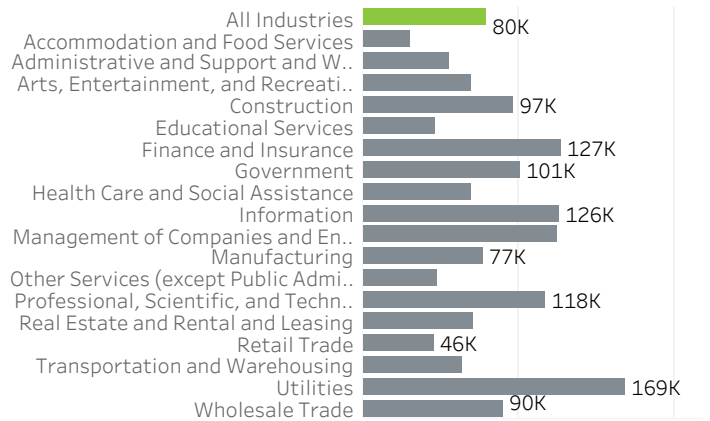

Average Wage by Industry

2019