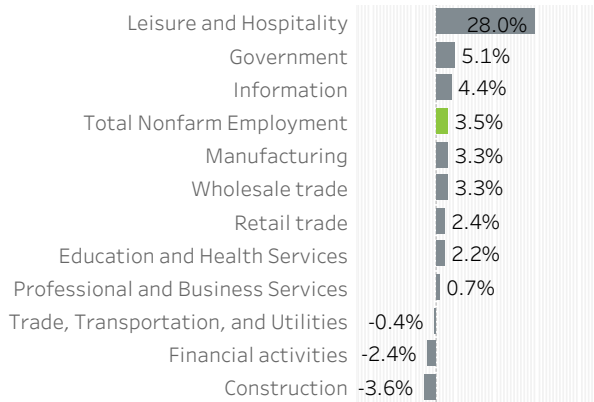

Multnomah County Economic Indicators November 2021

Job Growth Rates by Industry

November 2021; change from a year earlier

Net Job Growth by Industry

November 2021; change from a year earlier

Labor Force Growth

November 2021; change from a year earlier, seasonally adjusted

Historical Job Growth

November 2004 to 2021; change from a year earlier

Unemployment Rate by City

November 2021; not seasonally adjusted

Average Wage by Industry