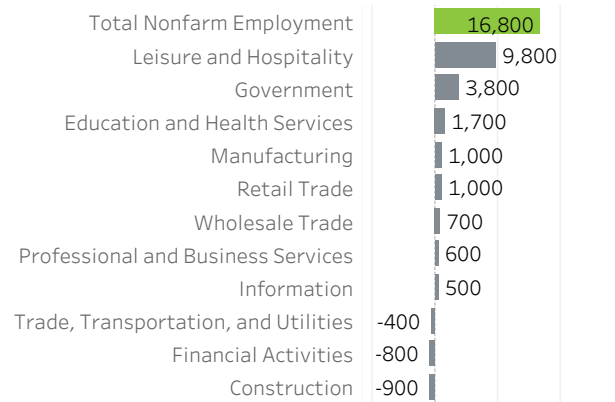

Multnomah County Economic Indicators November 2021

Job Growth Rates by Industry

November 2021; change from a year earlier

Net Job Growth by Industry

November 2021; change from a year earlier

Labor Force Growth

November 2021; change from a year earlier, seasonally adjusted

Historical Job Growth

November 2004 to 2021; change from a year earlier

Unemployment Rate by City

November 2021; not seasonally adjusted

Average Wage by Industry