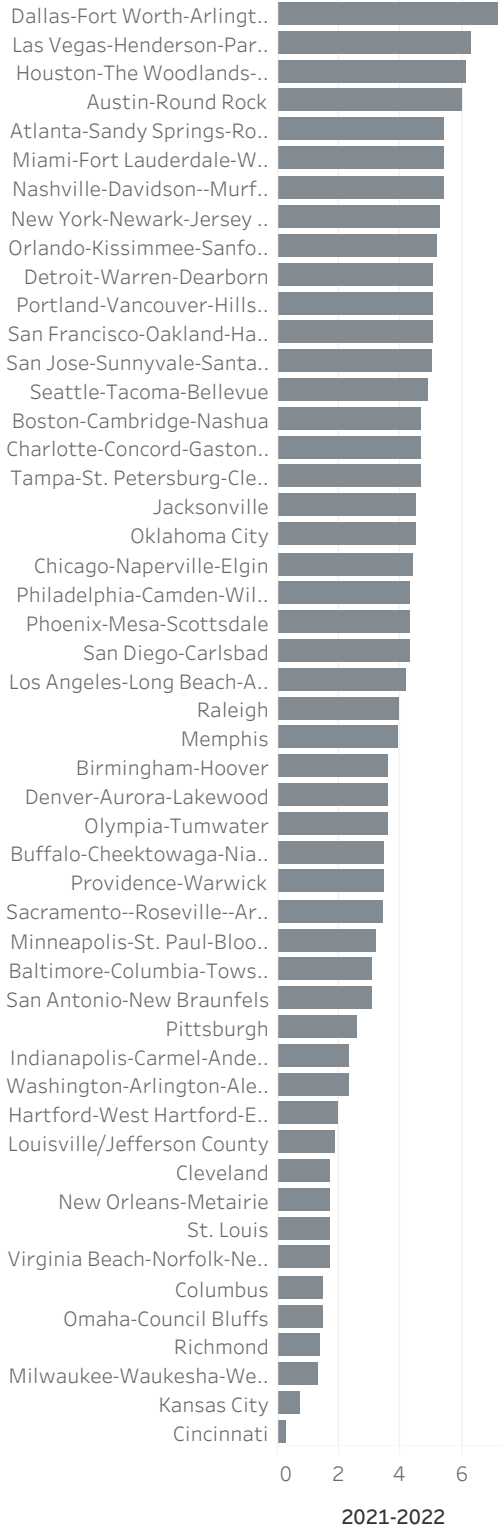

Portland Metro Economic Indicators - July 2022

Employment Growth - US Metros July 2021 - July 2022: 50 Largest MSAs

Job Growth by Industry July 2022: year-over-year

Net Job Growth by Industry July 2022: year-over-year

Unemployment Rate July 2014 - July 2022: seasonally adjusted

Labor Force Growth July 2022: year-over-year, seasonally adjusted

Average Wage by Occupation Portland MSA, May 2021

Median Wage by Metro Area May 2021