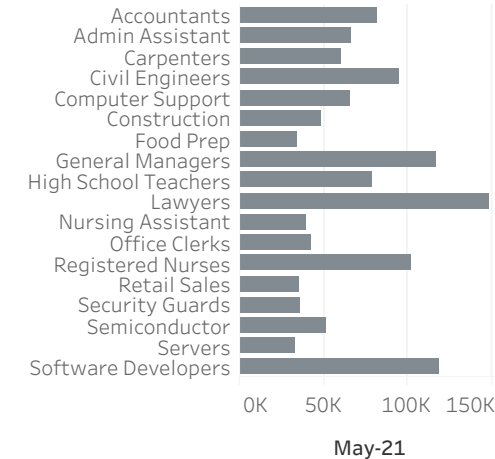

Portland Metro Economic Indicators - July 2022

Employment Growth - US Metros July 2021 - July 2022: 50 Largest MSAs

Job Growth by Industry July 2022: year-over-year

Net Job Growth by Industry July 2022: year-over-year

Unemployment Rate July 2014 - July 2022: seasonally adjusted

Labor Force Growth July 2022: year-over-year, seasonally adjusted

Average Wage by Occupation Portland MSA, May 2021

Median Wage by Metro Area May 2021