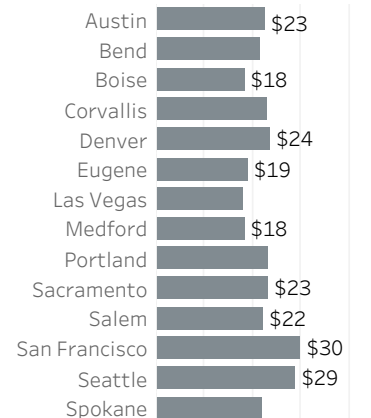

Unemployment Rate July 2014 - July 2022: seasonally adjusted

Labor Force Growth July 2022: year-over-year, seasonally adjusted

Average Wage by Occupation Portland MSA, May 2021

Median Wage by Metro Area May 2021