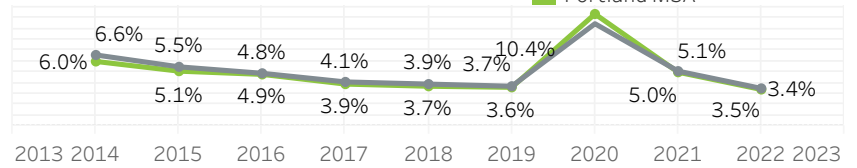

Portland Metro Economic Indicators - July 2022

Employment Growth - US Metros July 2021 - July 2022: 50 Largest MSAs

Job Growth by Industry July 2022: year-over-year

Net Job Growth by Industry July 2022: year-over-year

Unemployment Rate July 2014 - July 2022: seasonally adjusted

Labor Force Growth July 2022: year-over-year, seasonally adjusted

Average Wage by Occupation Portland MSA, May 2021

Median Wage by Metro Area May 2021