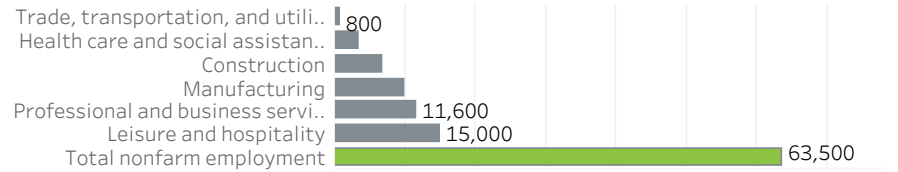

Portland Metro Economic Indicators - July 2022

Employment Growth - US Metros July 2021 - July 2022: 50 Largest MSAs

Job Growth by Industry July 2022: year-over-year

Net Job Growth by Industry July 2022: year-over-year

Unemployment Rate July 2014 - July 2022: seasonally adjusted

Labor Force Growth July 2022: year-over-year, seasonally adjusted

Average Wage by Occupation Portland MSA, May 2021

Median Wage by Metro Area May 2021