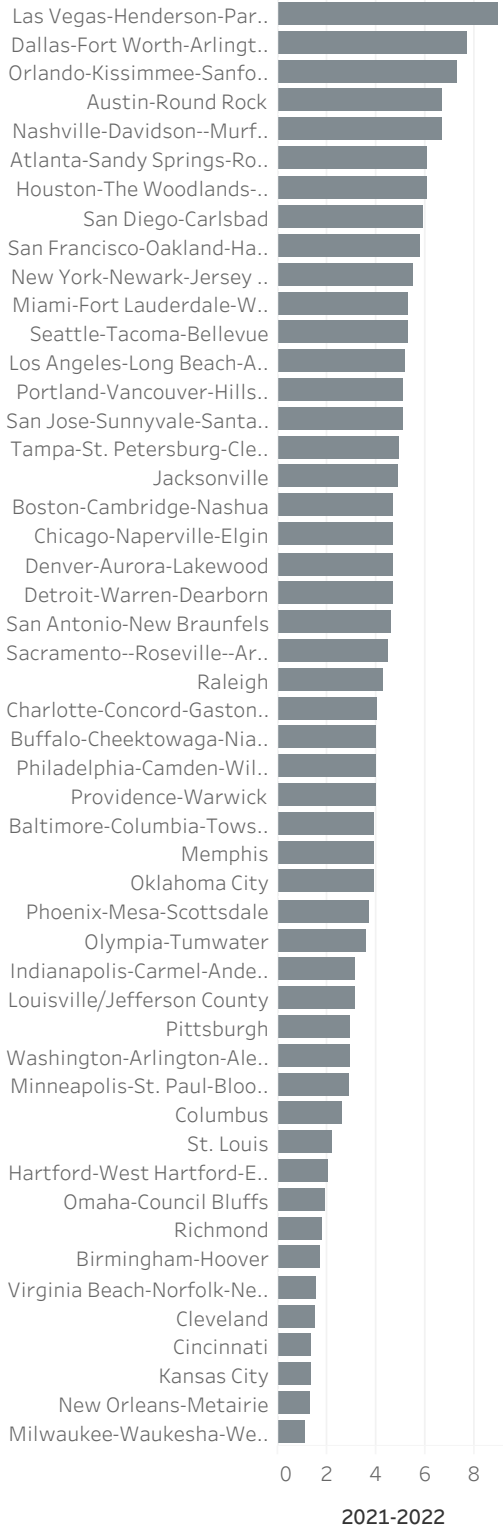

# Portland Metro Economic Indicators - May 2022

## Employment Growth - US Metros May 2021 - May 2022: 50 Largest MSAs