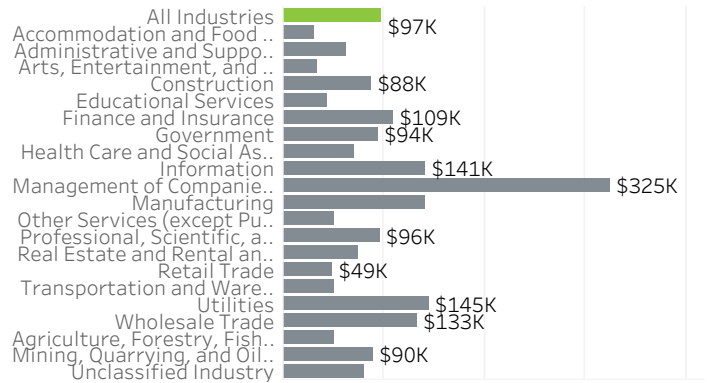

September 2022; change from a year earlier, seasonally adjusted

Historical Job Growth

September 2004 to 2022; change from a year earlier

Unemployment Rate by City

July 2022; not seasonally adjusted

State & County Unemployment Rates

Seasonally adjusted

Average Wage by Industry

2019

Median Earnings by City

2019

Real Wage Growth by Industry

2015 to 2020; adjusted for inflation

Liza Morehead