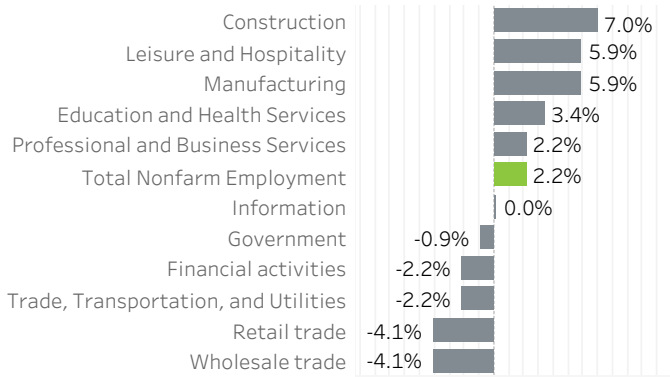

Washington County Economic Indicators September 2022

Job Growth Rates by Industry

September 2022; change from a year earlier

Net Job Growth by Industry

September 2022; change from a year earlier

Labor Force Growth

September 2022; change from a year earlier, seasonally adjusted

Historical Job Growth

September 2004 to 2022; change from a year earlier

Unemployment Rate by City

July 2022; not seasonally adjusted

State & County Unemployment Rates