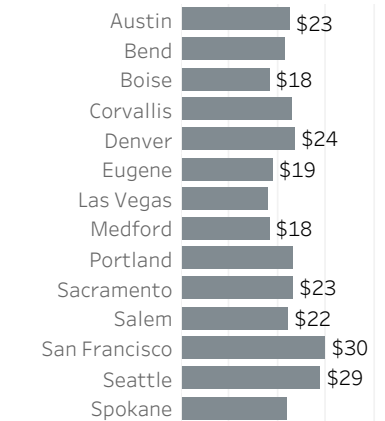

Unemployment Rate August 2014 - August 2022: seasonally adjusted

Labor Force Growth August 2022: year-over-year, seasonally adjusted

Average Wage by Occupation Portland MSA, May 2021

Median Wage by Metro Area May 2021