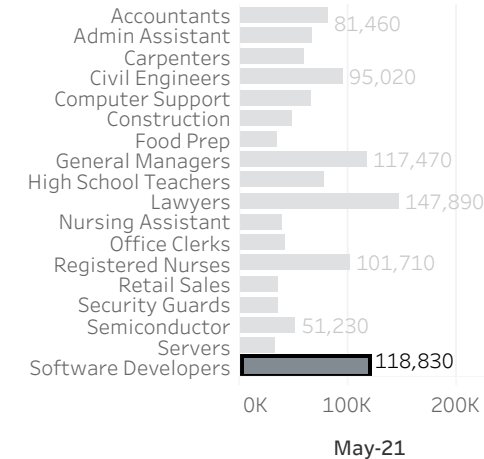

Portland Metro Economic Indicators - August 2022

Employment Growth - US Metros August 2021 - August 2022: 50 Largest MSAs

Job Growth by Industry August 2022: year-over-year

Net Job Growth by Industry August 2022: year-over-year

Unemployment Rate August 2014 - August 2022: seasonally adjusted

Labor Force Growth August 2022: year-over-year, seasonally adjusted

Average Wage by Occupation Portland MSA, May 2021

Median Wage by Metro Area May 2021