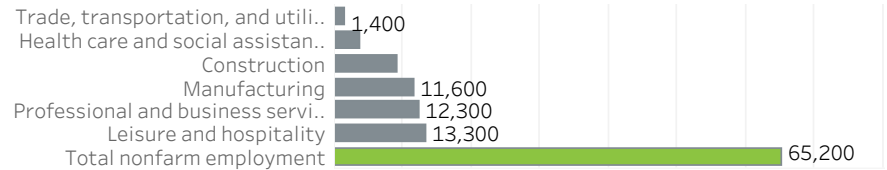

Portland Metro Economic Indicators - August 2022

Employment Growth - US Metros August 2021 - August 2022: 50 Largest MSAs

Job Growth by Industry August 2022: year-over-year

Net Job Growth by Industry August 2022: year-over-year

Unemployment Rate August 2014 - August 2022: seasonally adjusted

Labor Force Growth August 2022: year-over-year, seasonally adjusted

Average Wage by Occupation Portland MSA, May 2021

Median Wage by Metro Area May 2021