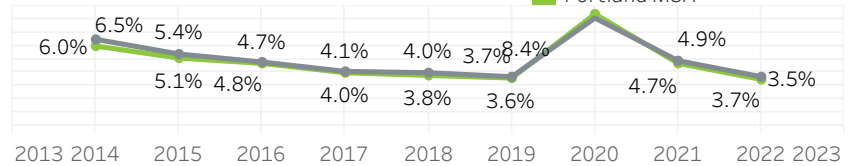

Portland Metro Economic Indicators - August 2022

Employment Growth - US Metros August 2021 - August 2022: 50 Largest MSAs

Job Growth by Industry August 2022: year-over-year

Net Job Growth by Industry August 2022: year-over-year

Unemployment Rate August 2014 - August 2022: seasonally adjusted

Labor Force Growth August 2022: year-over-year, seasonally adjusted

Average Wage by Occupation Portland MSA, May 2021

Median Wage by Metro Area May 2021