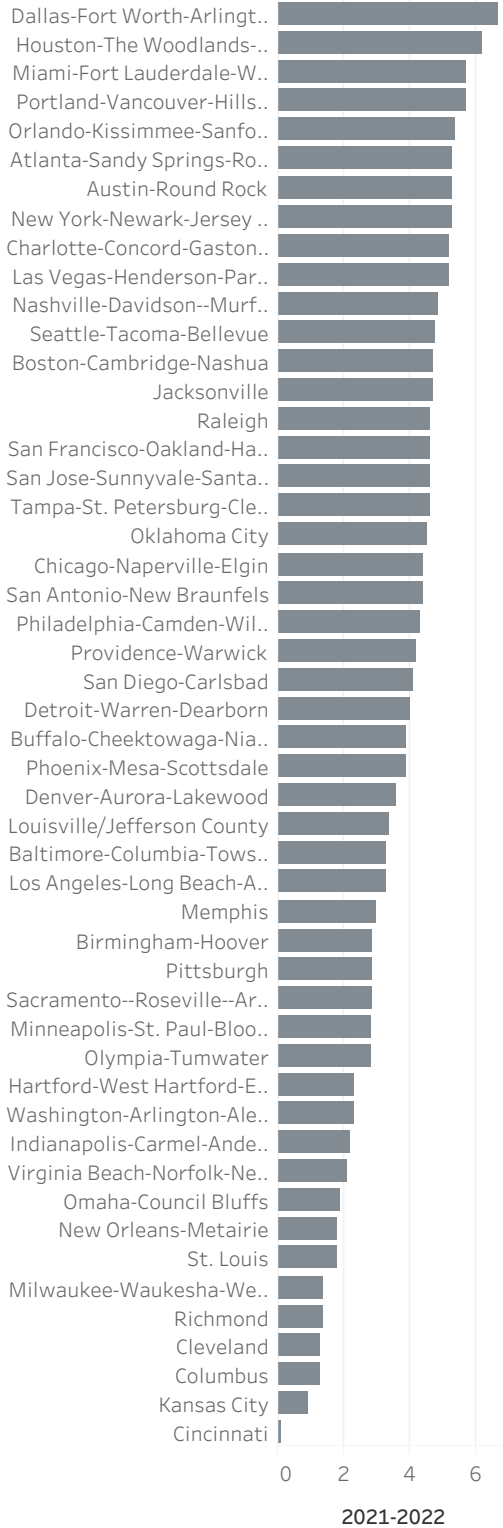

Portland Metro Economic Indicators - August 2022

Employment Growth - US Metros August 2021 - August 2022: 50 Largest MSAs

Job Growth by Industry August 2022: year-over-year

Net Job Growth by Industry August 2022: year-over-year

Unemployment Rate August 2014 - August 2022: seasonally adjusted

Labor Force Growth August 2022: year-over-year, seasonally adjusted

Average Wage by Occupation Portland MSA, May 2021

Median Wage by Metro Area May 2021