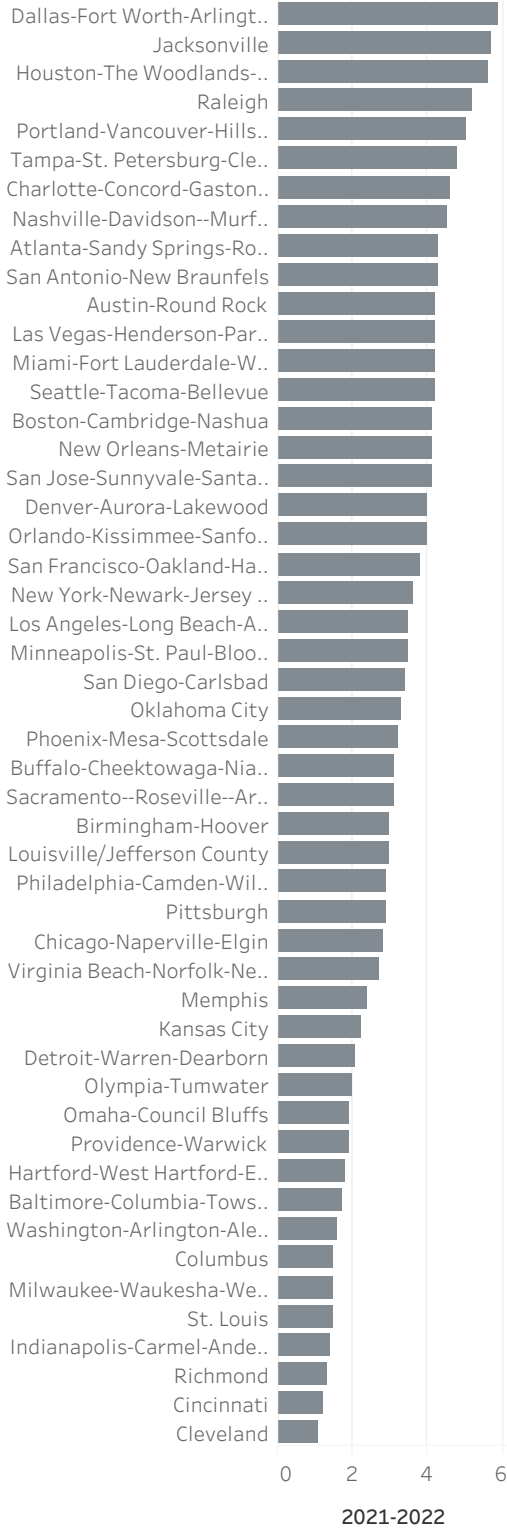

# Portland Metro Economic Indicators - December 2022

## Employment Growth - US Metros

December 2021 - December 2022: 50 Largest MSAs

## Job Growth by Industry

December 2022: year-over-year