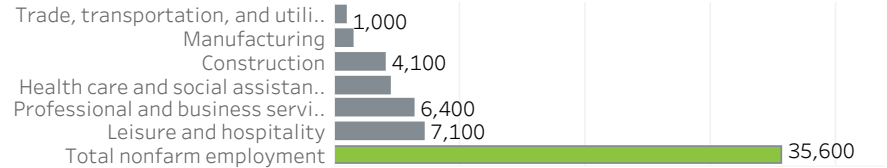

Portland Metro Economic Indicators - February 2023

Employment Growth - US Metros

February 2022 - February 2023: 50 Largest MSAs

Job Growth by Industry

February 2023: year-over-year

Net Job Growth by Industry

February 2023: year-over-year

Unemployment Rate

February 2014-January 2023: seasonally adjusted

Labor Force Growth

February 2023: year-over-year, seasonally adjusted

Average Wage by Occupation

Portland MSA, May 2021