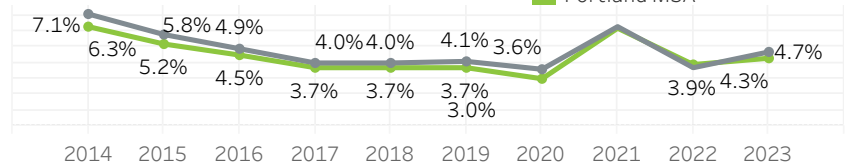

Portland Metro Economic Indicators - February 2023

Employment Growth - US Metros

February 2022 - February 2023: 50 Largest MSAs

Job Growth by Industry

February 2023: year-over-year

Net Job Growth by Industry

February 2023: year-over-year

Unemployment Rate

February 2014-January 2023: seasonally adjusted

Labor Force Growth

February 2023: year-over-year, seasonally adjusted

Average Wage by Occupation

Portland MSA, May 2021