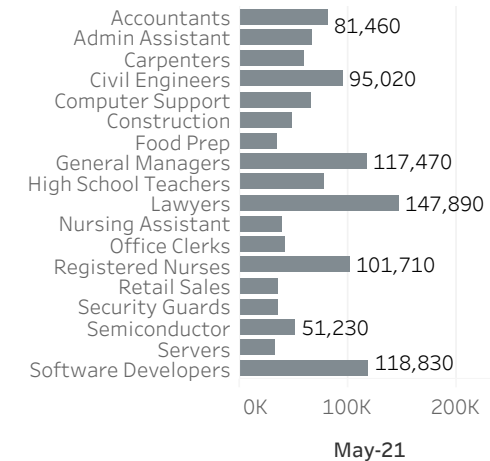

February 2023: year-over-year

Unemployment Rate

February 2014-January 2023: seasonally adjusted

Labor Force Growth

February 2023: year-over-year, seasonally adjusted

Average Wage by Occupation

Portland MSA, May 2021