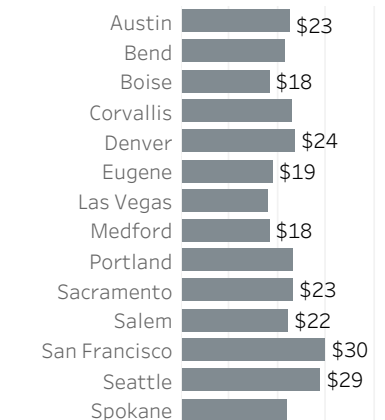

Median Wage by Metro Area

May 2021

Have questions? Email me! Liza Morehead@worksystems.org