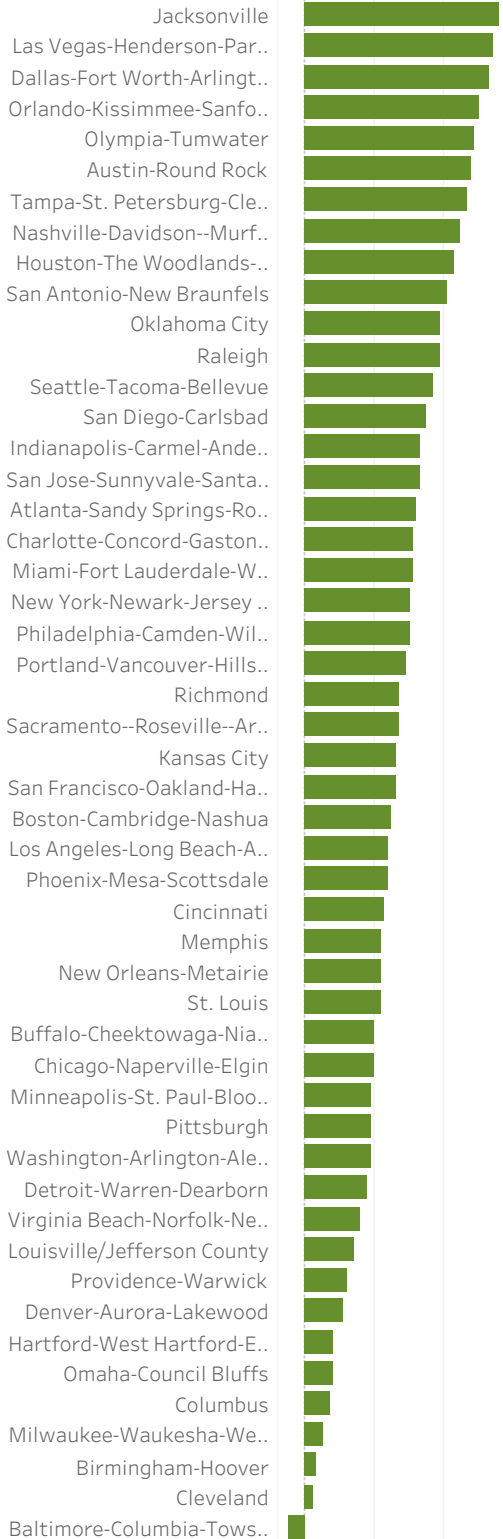

Portland Metro Economic Indicators - February 2023

Employment Growth - US Metros

February 2022 - February 2023: 50 Largest MSAs

Job Growth by Industry

February 2023: year-over-year

Net Job Growth by Industry

February 2023: year-over-year

Unemployment Rate

February 2014-January 2023: seasonally adjusted

Labor Force Growth

February 2023: year-over-year, seasonally adjusted

Average Wage by Occupation

Portland MSA, May 2021