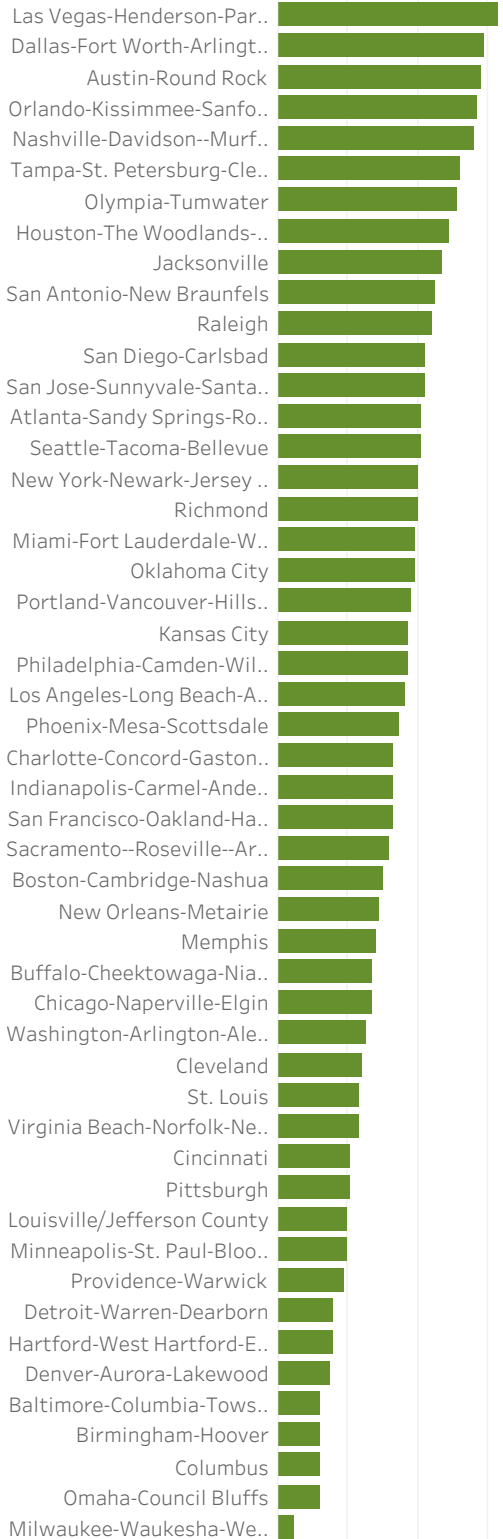

Portland Metro Economic Indicators - January 2023

Employment Growth - US Metros

January 2022 - January 2023: 50 Largest MSAs

Job Growth by Industry

January 2023: year-over-year

Net Job Growth by Industry

January 2023: year-over-year

Unemployment Rate

January 2014-January 2023: seasonally adjusted

Labor Force Growth

January 2023: year-over-year, seasonally adjusted

Average Wage by Occupation

Portland MSA, May 2021

Median Wage by Metro Area