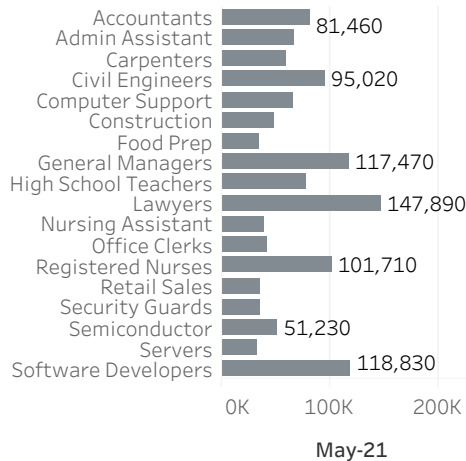

Portland Metro Economic Indicators - January 2023

Employment Growth - US Metros

January 2022 - January 2023: 50 Largest MSAs

Job Growth by Industry

January 2023: year-over-year

Net Job Growth by Industry

January 2023: year-over-year

Unemployment Rate

January 2014-January 2023: seasonally adjusted

Labor Force Growth

January 2023: year-over-year, seasonally adjusted

Average Wage by Occupation

Portland MSA, May 2021

Median Wage by Metro Area