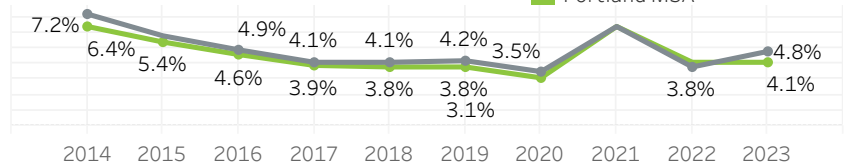

Portland Metro Economic Indicators - January 2023

Employment Growth - US Metros

January 2022 - January 2023: 50 Largest MSAs

Job Growth by Industry

January 2023: year-over-year

Net Job Growth by Industry

January 2023: year-over-year

Unemployment Rate

January 2014-January 2023: seasonally adjusted

Labor Force Growth

January 2023: year-over-year, seasonally adjusted

Average Wage by Occupation

Portland MSA, May 2021

Median Wage by Metro Area