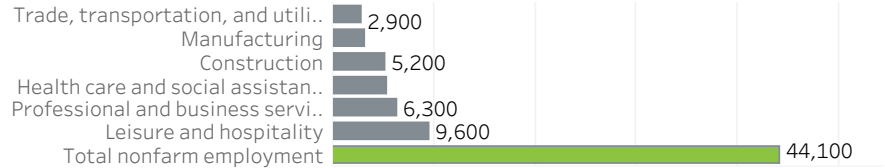

Portland Metro Economic Indicators - January 2023

Employment Growth - US Metros

January 2022 - January 2023: 50 Largest MSAs

Job Growth by Industry

January 2023: year-over-year

Net Job Growth by Industry

January 2023: year-over-year

Unemployment Rate

January 2014-January 2023: seasonally adjusted

Labor Force Growth

January 2023: year-over-year, seasonally adjusted

Average Wage by Occupation

Portland MSA, May 2021

Median Wage by Metro Area