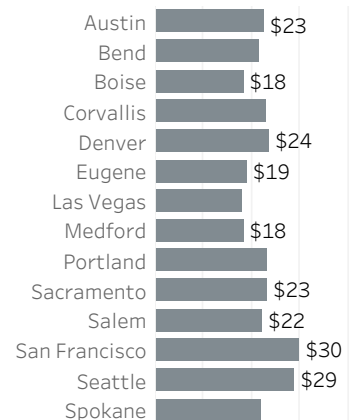

Median Wage by Metro Area

May 2021

Have questions? Email me! Liza Morehead@worksystems.org