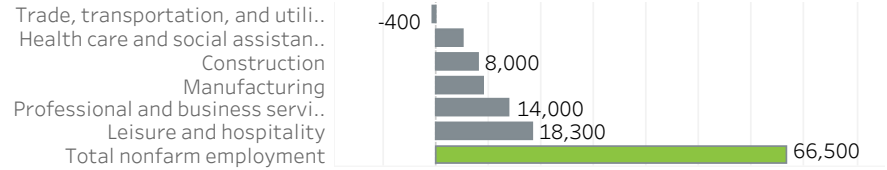

Portland Metro Economic Indicators - June 2022

Employment Growth - US Metros June 2021 - June 2022: 50 Largest MSAs

Job Growth by Industry June 2022: year-over-year

Net Job Growth by Industry June 2022: year-over-year

Unemployment Rate June 2014 - May 2022: seasonally adjusted

Labor Force Growth June 2022: year-over-year, seasonally adjusted

Average Wage by Occupation Portland MSA, May 2021

Median Wage by Metro Area May 2021