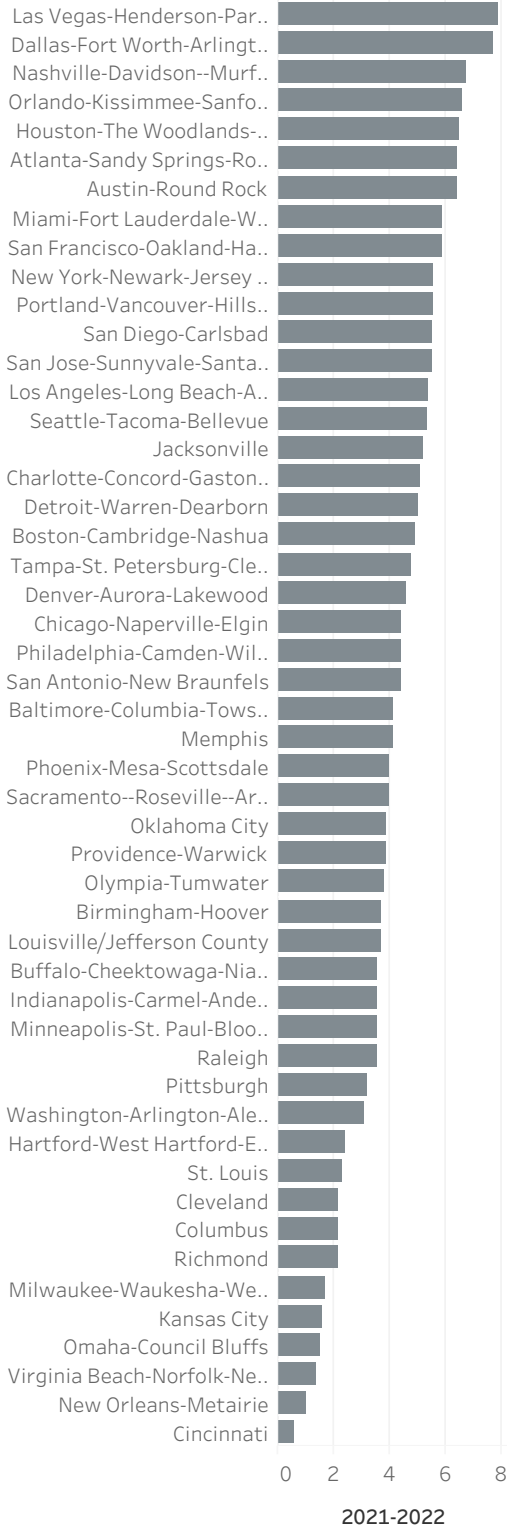

Portland Metro Economic Indicators - June 2022

Employment Growth - US Metros June 2021 - June 2022: 50 Largest MSAs

Job Growth by Industry June 2022: year-over-year

Net Job Growth by Industry June 2022: year-over-year

Unemployment Rate June 2014 - May 2022: seasonally adjusted

Labor Force Growth June 2022: year-over-year, seasonally adjusted

Average Wage by Occupation Portland MSA, May 2021

Median Wage by Metro Area May 2021