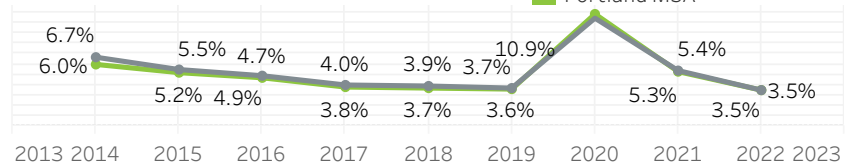

Portland Metro Economic Indicators - June 2022

Employment Growth - US Metros June 2021 - June 2022: 50 Largest MSAs

Job Growth by Industry June 2022: year-over-year

Net Job Growth by Industry June 2022: year-over-year

Unemployment Rate June 2014 - May 2022: seasonally adjusted

Labor Force Growth June 2022: year-over-year, seasonally adjusted

Average Wage by Occupation Portland MSA, May 2021

Median Wage by Metro Area May 2021