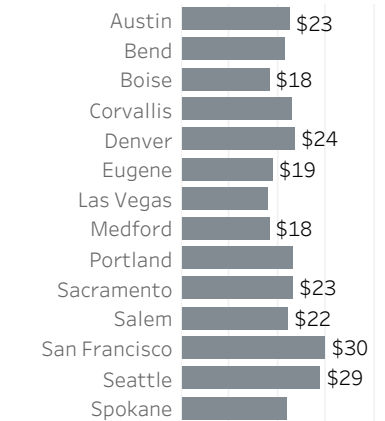

Unemployment Rate June 2014 - May 2022: seasonally adjusted

Labor Force Growth June 2022: year-over-year, seasonally adjusted

Average Wage by Occupation Portland MSA, May 2021

Median Wage by Metro Area May 2021