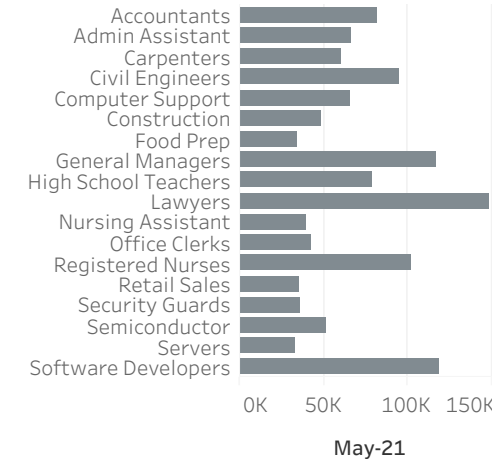

Portland Metro Economic Indicators - June 2022

Employment Growth - US Metros June 2021 - June 2022: 50 Largest MSAs

Job Growth by Industry June 2022: year-over-year

Net Job Growth by Industry June 2022: year-over-year

Unemployment Rate June 2014 - May 2022: seasonally adjusted

Labor Force Growth June 2022: year-over-year, seasonally adjusted

Average Wage by Occupation Portland MSA, May 2021

Median Wage by Metro Area May 2021