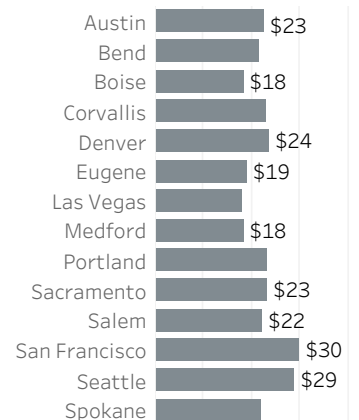

Median Wage by Metro Area

May 2021

Have questions? Email me! Liza Morehead Imorehead@worksystems.org