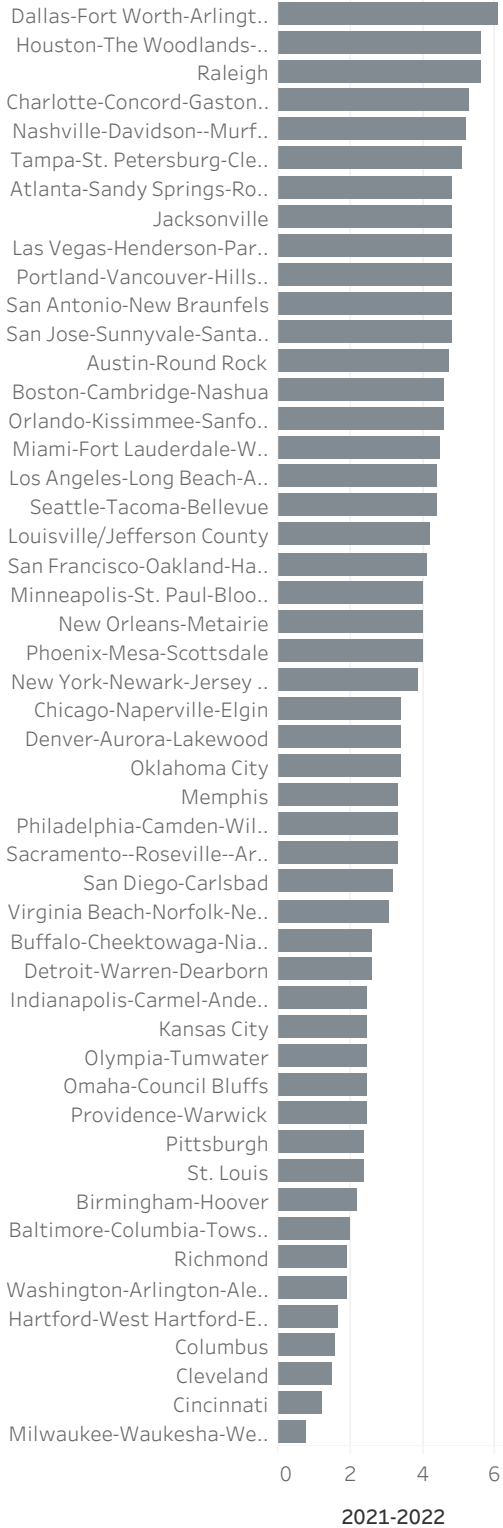

# Portland Metro Economic Indicators - November 2022

## Employment Growth - US Metros

November 2021 - November 2022: 50 Largest MSAs