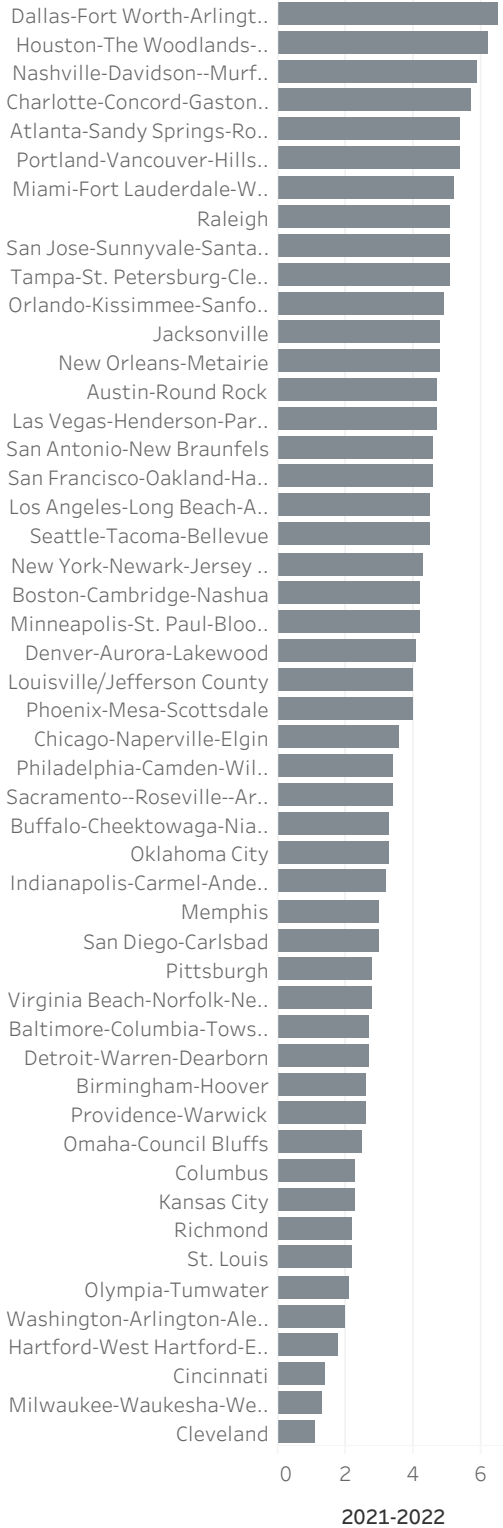

Portland Metro Economic Indicators - October 2022

Employment Growth - US Metros October 2021 - October 2022: 50 Largest MSAs

Job Growth by Industry October 2022: year-over-year

Net Job Growth by Industry October 2022: year-over-year

Unemployment Rate October 2014 - October 2022: seasonally adjusted

Labor Force Growth October 2022: year-over-year, seasonally adjusted

Average Wage by Occupation Portland MSA, May 2021

Median Wage by Metro Area May 2021