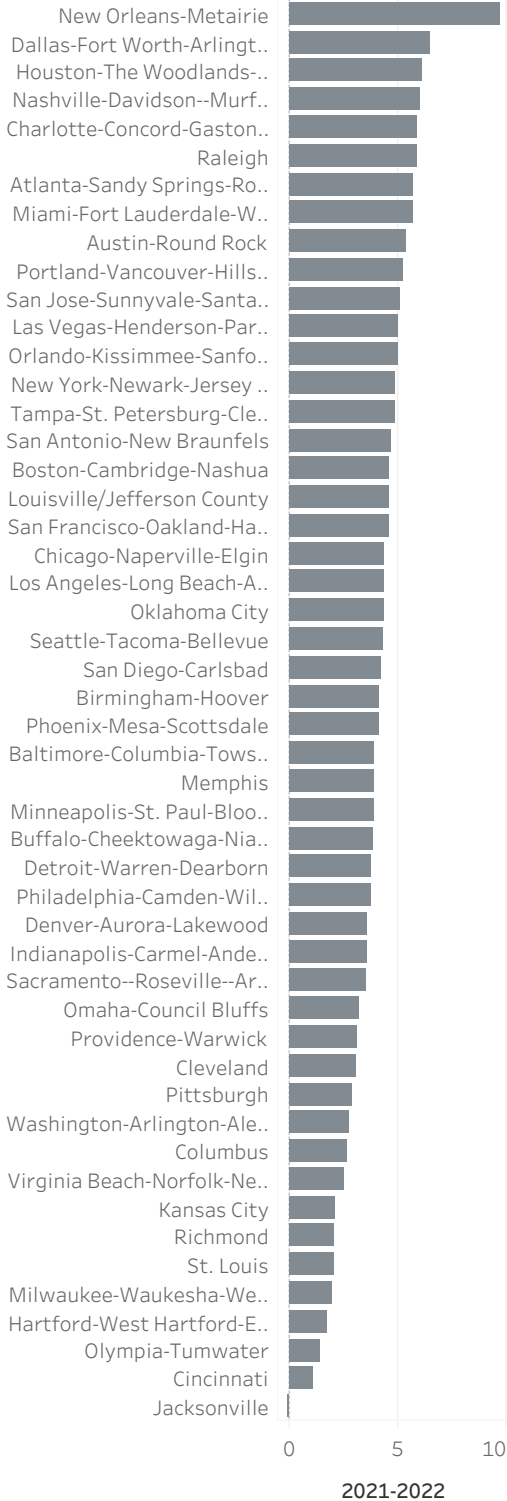

Portland Metro Economic Indicators - September 2022

Employment Growth - US Metros

September 2021 - September 2022: 50 Largest MSAs

Job Growth by Industry

September 2022: year-over-year

Net Job Growth by Industry

September 2022: year-over-year

Unemployment Rate

September 2014 - September 2022: seasonally adjusted

Labor Force Growth

September 2022: year-over-year, seasonally adjusted

Average Wage by Occupation

Portland MSA, May 2021

Median Wage by Metro Area

May 2021