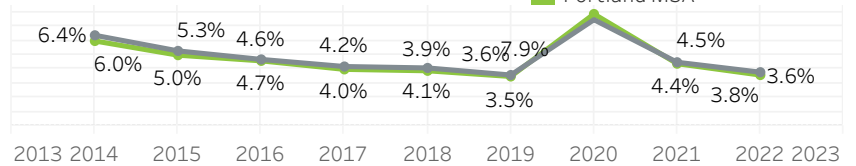

Portland Metro Economic Indicators - September 2022

Employment Growth - US Metros

September 2021 - September 2022: 50 Largest MSAs

Job Growth by Industry

September 2022: year-over-year

Net Job Growth by Industry

September 2022: year-over-year

Unemployment Rate

September 2014 - September 2022: seasonally adjusted

Labor Force Growth

September 2022: year-over-year, seasonally adjusted

Average Wage by Occupation

Portland MSA, May 2021