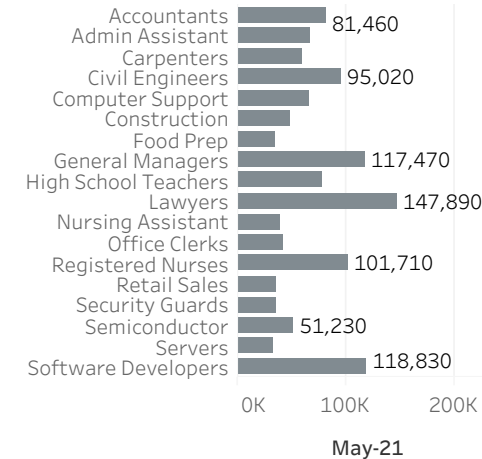

Portland Metro Economic Indicators - September 2022

Employment Growth - US Metros

September 2021 - September 2022: 50 Largest MSAs

Job Growth by Industry

September 2022: year-over-year

Net Job Growth by Industry

September 2022: year-over-year

Unemployment Rate

September 2014 - September 2022: seasonally adjusted

Labor Force Growth

September 2022: year-over-year, seasonally adjusted

Average Wage by Occupation

Portland MSA, May 2021