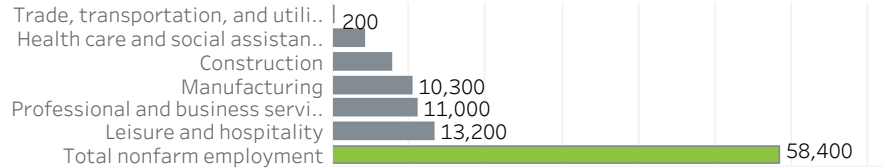

Portland Metro Economic Indicators - September 2022

Employment Growth - US Metros

September 2021 - September 2022: 50 Largest MSAs

Job Growth by Industry

September 2022: year-over-year

Net Job Growth by Industry

September 2022: year-over-year

Unemployment Rate

September 2014 - September 2022: seasonally adjusted

Labor Force Growth

September 2022: year-over-year, seasonally adjusted

Average Wage by Occupation

Portland MSA, May 2021