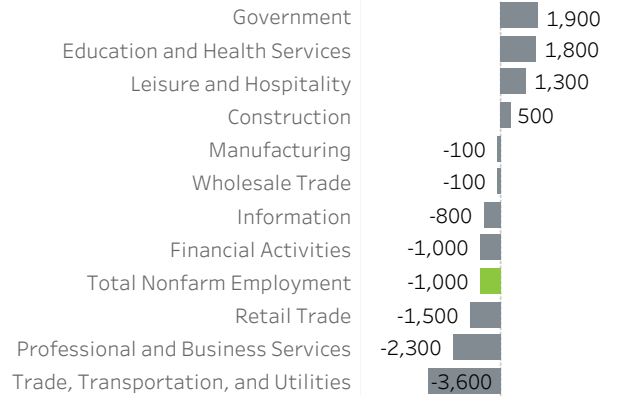

# Multnomah County Economic Indicators April 2023

**Job Growth Rates by Industry**  
April 2023; change from a year earlier

**Net Job Growth by Industry**  
April 2023; change from a year earlier

**Labor Force Growth**