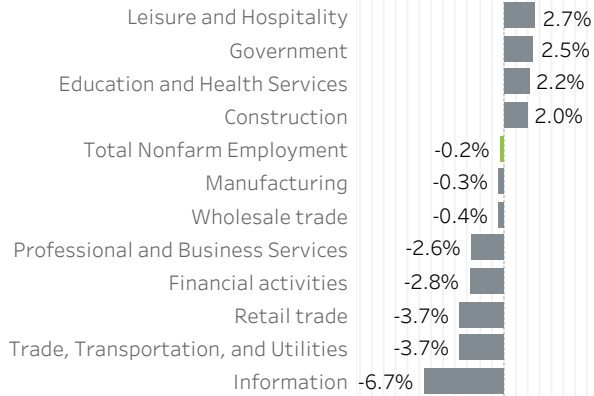

# Multnomah County Economic Indicators April 2023

**Job Growth Rates by Industry**  
April 2023; change from a year earlier

**Net Job Growth by Industry**  
April 2023; change from a year earlier

**Labor Force Growth**

April 2023; change from a year earlier, seasonally adjusted

**Historical Job Growth**

April 2004 to 2023; change from a year earlier

**Unemployment Rate by City**

April 2023; not seasonally adjusted

**Average Wage by Industry**