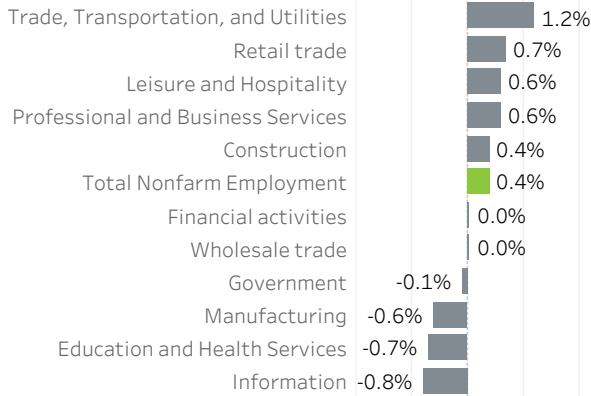

Multnomah County Economic Indicators December 2022

Job Growth Rates by Industry

December 2022; change from a year earlier

Net Job Growth by Industry

December 2022; change from a year earlier

Labor Force Growth

December 2022; change from a year earlier, seasonally adjusted

Historical Job Growth

December 2004 to 2022; change from a year earlier

Unemployment Rate by City

December 2022; not seasonally adjusted

Average Wage by Industry