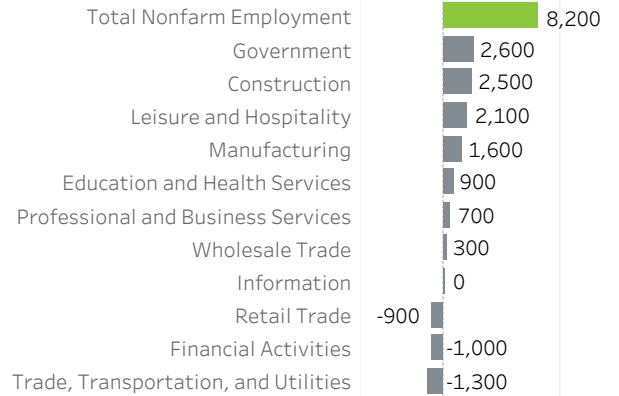

Multnomah County Economic Indicators December 2022

Job Growth Rates by Industry

December 2022; change from a year earlier

Net Job Growth by Industry

December 2022; change from a year earlier

Labor Force Growth

December 2022; change from a year earlier, seasonally adjusted

Historical Job Growth

December 2004 to 2022; change from a year earlier

Unemployment Rate by City

December 2022; not seasonally adjusted

Average Wage by Industry