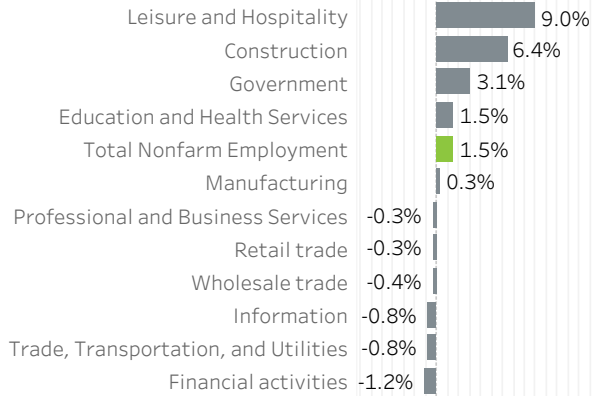

Multnomah County Economic Indicators February 2023

Job Growth Rates by Industry

February 2023; change from a year earlier

Net Job Growth by Industry

February 2023; change from a year earlier

Labor Force Growth

February 2023; change from a year earlier, seasonally adjusted

Historical Job Growth

February 2004 to 2023; change from a year earlier

Unemployment Rate by City

February 2023; not seasonally adjusted

Average Wage by Industry