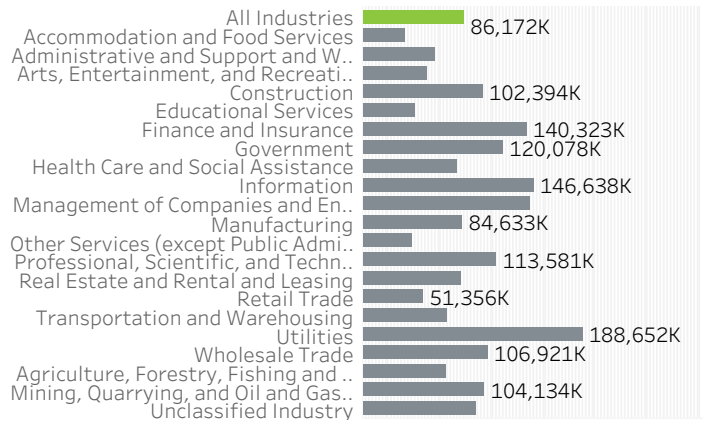

February 2023; change from a year earlier, seasonally adjusted

Historical Job Growth

February 2004 to 2023; change from a year earlier

Unemployment Rate by City

February 2023; not seasonally adjusted

Average Wage by Industry

2023

State & County Unemployment Rates

Seasonally adjusted

Median Earnings by City

2019

Real Wage Growth by Industry

2015 to 2020; adjusted for inflation

Liza Morehead