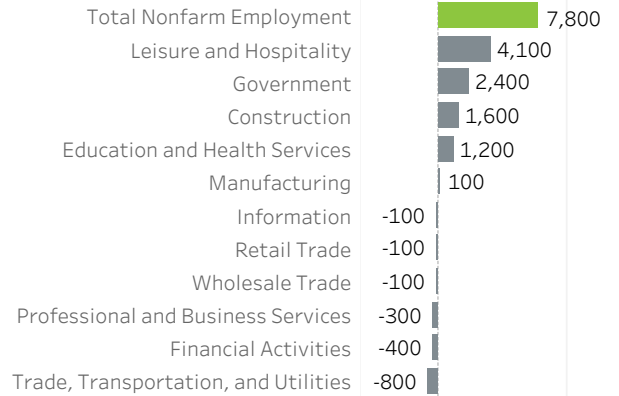

Multnomah County Economic Indicators February 2023

Job Growth Rates by Industry

February 2023; change from a year earlier

Net Job Growth by Industry

February 2023; change from a year earlier

Labor Force Growth

February 2023; change from a year earlier, seasonally adjusted

Historical Job Growth

February 2004 to 2023; change from a year earlier

Unemployment Rate by City

February 2023; not seasonally adjusted

Average Wage by Industry