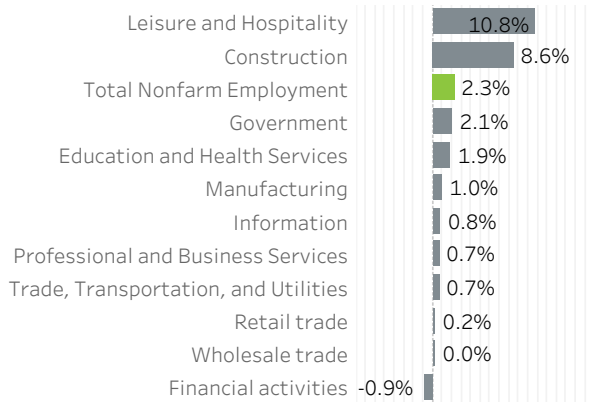

Multnomah County Economic Indicators January 2023

Job Growth Rates by Industry

January 2023; change from a year earlier

Net Job Growth by Industry

January 2023; change from a year earlier

Labor Force Growth

January 2023; change from a year earlier, seasonally adjusted

Historical Job Growth

January 2004 to 2023; change from a year earlier

Unemployment Rate by City

January 2023; not seasonally adjusted

Average Wage by Industry