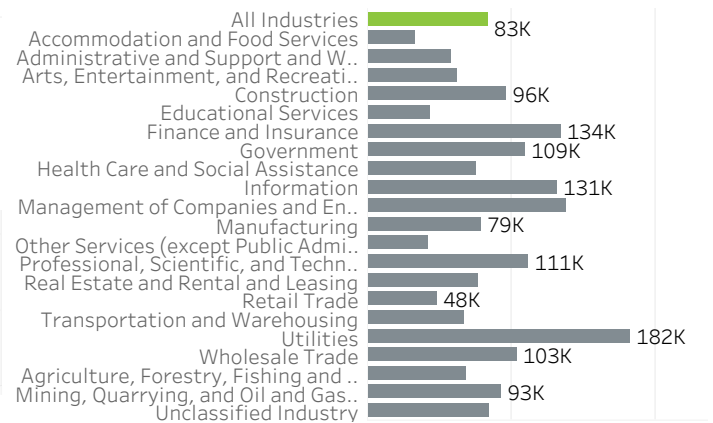

January 2023; change from a year earlier, seasonally adjusted

Historical Job Growth

January 2004 to 2023; change from a year earlier

Unemployment Rate by City

January 2023; not seasonally adjusted

Average Wage by Industry

2019

State & County Unemployment Rates

Seasonally adjusted

Median Earnings by City

2019

Real Wage Growth by Industry

2015 to 2020; adjusted for inflation

Liza Morehead