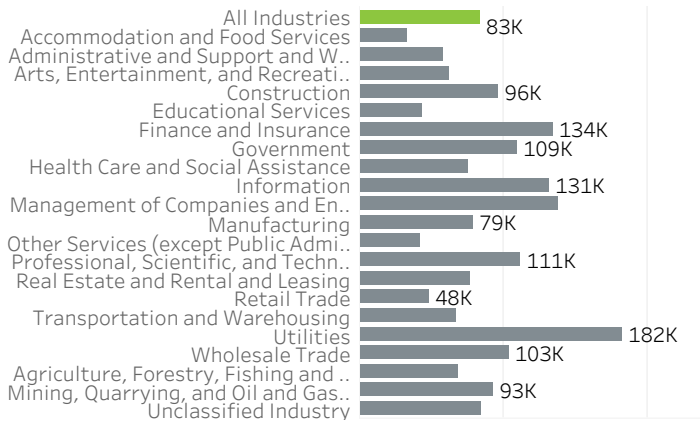

Historical Job Growth

July 2004 to 2022; change from a year earlier

Unemployment Rate by City

July 2022; not seasonally adjusted

Average Wage by Industry

2019

State & County Unemployment Rates

Seasonally adjusted

Median Earnings by City

2019

Real Wage Growth by Industry

2015 to 2020; adjusted for inflation