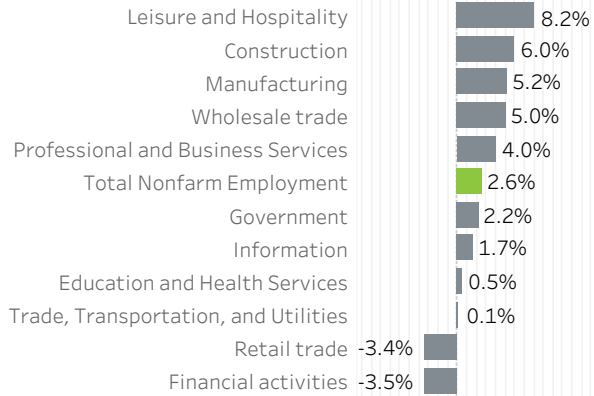

Multnomah County Economic Indicators July 2022

Job Growth Rates by Industry
July 2022; change from a year earlier

Net Job Growth by Industry
July 2022; change from a year earlier

Labor Force Growth

July 2022; change from a year earlier, seasonally adjusted