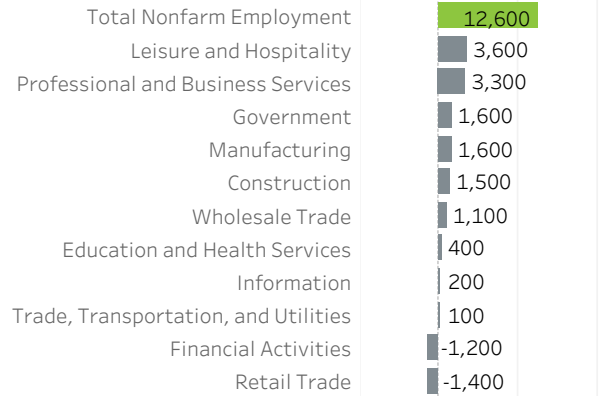

Multnomah County Economic Indicators July 2022

Job Growth Rates by Industry
July 2022; change from a year earlier

Net Job Growth by Industry
July 2022; change from a year earlier

Labor Force Growth

July 2022; change from a year earlier, seasonally adjusted