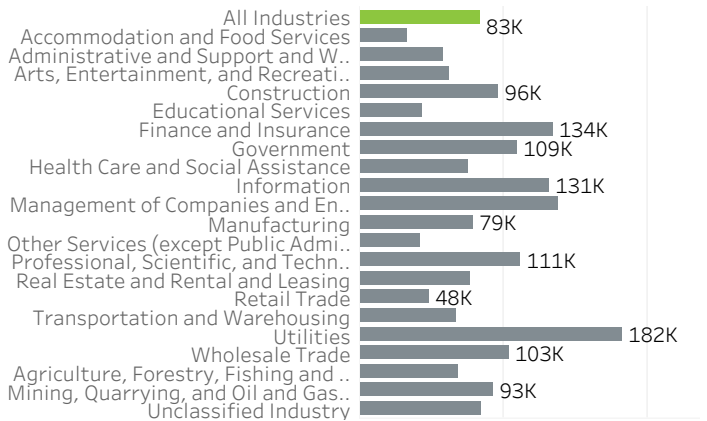

# Multnomah County Economic Indicators June 2022

**Job Growth Rates by Industry**  
June 2022; change from a year earlier

**Net Job Growth by Industry**  
June 2022; change from a year earlier

**Labor Force Growth**  
June 2022: change from a year earlier, seasonally adjusted

**Historical Job Growth**  
June 2004 to 2022; change from a year earlier

**Unemployment Rate by City**  
June 2022; not seasonally adjusted

**Average Wage by Industry**  
2019

**State & County Unemployment Rates**  
Seasonally adjusted