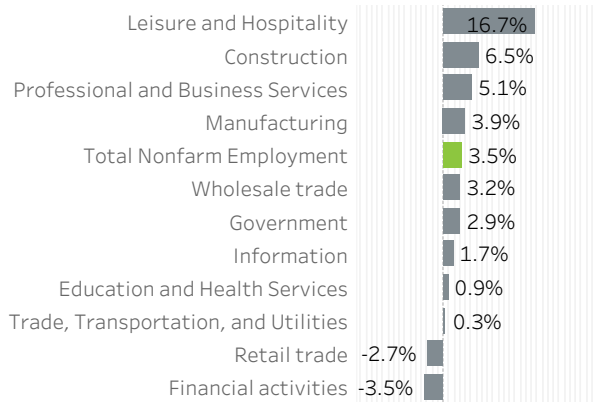

# Multnomah County Economic Indicators June 2022

**Job Growth Rates by Industry**  
June 2022; change from a year earlier

**Net Job Growth by Industry**  
June 2022; change from a year earlier

**Labor Force Growth**  
June 2022: change from a year earlier, seasonally adjusted

**Historical Job Growth**  
June 2004 to 2022; change from a year earlier

**Unemployment Rate by City**  
June 2022; not seasonally adjusted

**Average Wage by Industry**  
2019

**State & County Unemployment Rates**  
Seasonally adjusted