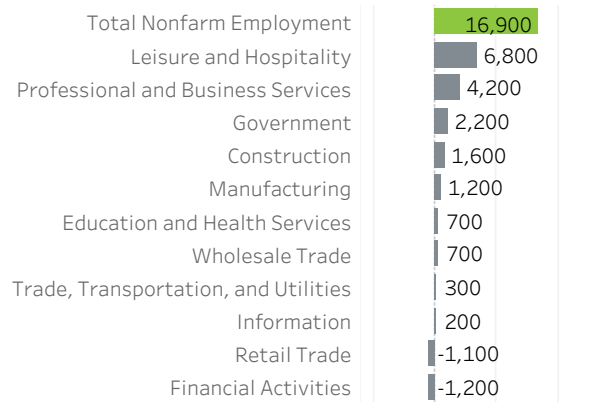

# Multnomah County Economic Indicators June 2022

**Job Growth Rates by Industry**  
June 2022; change from a year earlier

**Net Job Growth by Industry**  
June 2022; change from a year earlier

**Labor Force Growth**  
June 2022: change from a year earlier, seasonally adjusted

**Historical Job Growth**  
June 2004 to 2022; change from a year earlier

**Unemployment Rate by City**  
June 2022; not seasonally adjusted

**Average Wage by Industry**  
2019

**State & County Unemployment Rates**  
Seasonally adjusted