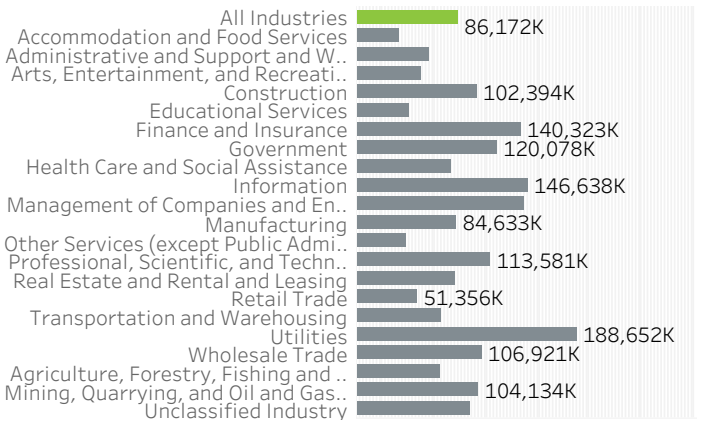

# Multnomah County Economic Indicators May 2023

**Job Growth Rates by Industry**  
May 2023; change from a year earlier

**Net Job Growth by Industry**  
May 2023; change from a year earlier

**Labor Force Growth**  
May 2023: change from a year earlier, seasonally adjusted

**Historical Job Growth**  
May 2004 to 2023; change from a year earlier

**Unemployment Rate by City**  
May 2023; not seasonally adjusted

**Average Wage by Industry**  
2023

**State & County Unemployment Rates**  
Seasonally adjusted