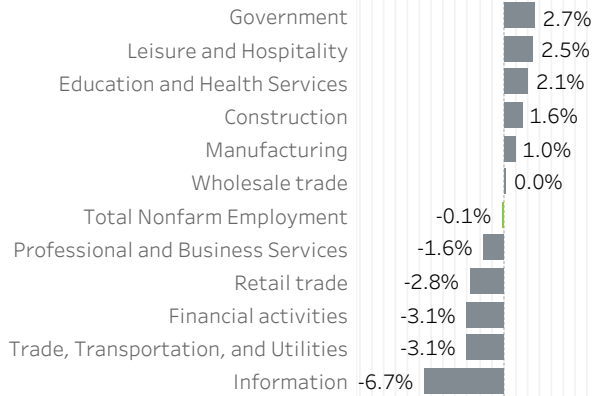

# Multnomah County Economic Indicators May 2023

**Job Growth Rates by Industry**  
May 2023; change from a year earlier

**Net Job Growth by Industry**  
May 2023; change from a year earlier

**Labor Force Growth**  
May 2023: change from a year earlier, seasonally adjusted

**Historical Job Growth**  
May 2004 to 2023; change from a year earlier

**Unemployment Rate by City**  
May 2023; not seasonally adjusted

**Average Wage by Industry**  
2023

**State & County Unemployment Rates**  
Seasonally adjusted