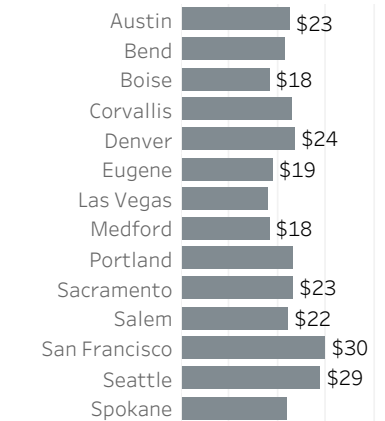

Unemployment Rate April 2014-April 2023: seasonally adjusted

Labor Force Growth April 2023: year-over-year, seasonally adjusted

Average Wage by Occupation Portland MSA, May 2021

Median Wage by Metro Area May 2021