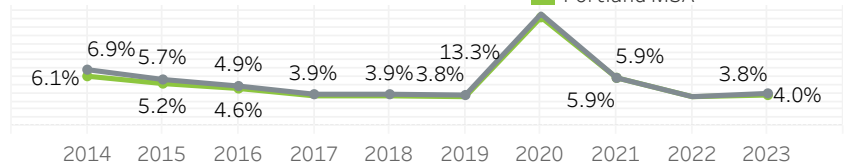

Portland Metro Economic Indicators - April 2023

Employment Growth - US Metros April 2022 - April 2023: 50 Largest MSAs

Job Growth by Industry April 2023: year-over-year

Net Job Growth by Industry April 2023: year-over-year

Unemployment Rate April 2014-April 2023: seasonally adjusted

Labor Force Growth April 2023: year-over-year, seasonally adjusted

Average Wage by Occupation Portland MSA, May 2021

Median Wage by Metro Area May 2021