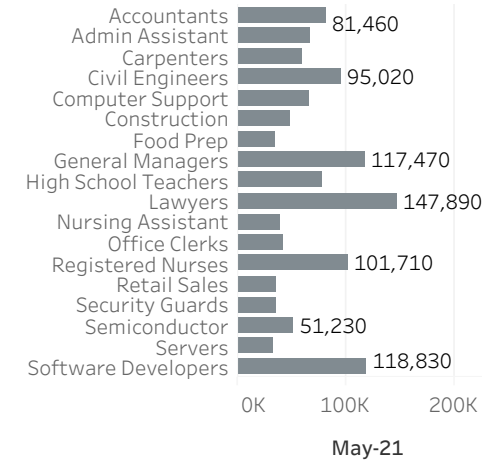

Portland Metro Economic Indicators - April 2023

Employment Growth - US Metros April 2022 - April 2023: 50 Largest MSAs

Job Growth by Industry April 2023: year-over-year

Net Job Growth by Industry April 2023: year-over-year

Unemployment Rate April 2014-April 2023: seasonally adjusted

Labor Force Growth April 2023: year-over-year, seasonally adjusted

Average Wage by Occupation Portland MSA, May 2021

Median Wage by Metro Area May 2021