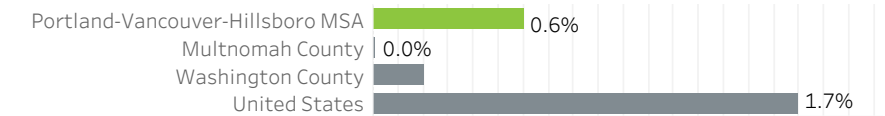

Portland Metro Economic Indicators - April 2023

Employment Growth - US Metros April 2022 - April 2023: 50 Largest MSAs

Job Growth by Industry April 2023: year-over-year

Net Job Growth by Industry April 2023: year-over-year

Unemployment Rate April 2014-April 2023: seasonally adjusted

Labor Force Growth April 2023: year-over-year, seasonally adjusted

Average Wage by Occupation Portland MSA, May 2021

Median Wage by Metro Area May 2021