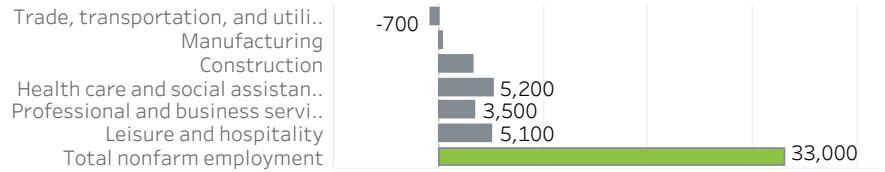

Portland Metro Economic Indicators - April 2023

Employment Growth - US Metros April 2022 - April 2023: 50 Largest MSAs

Job Growth by Industry April 2023: year-over-year

Net Job Growth by Industry April 2023: year-over-year

Unemployment Rate April 2014-April 2023: seasonally adjusted

Labor Force Growth April 2023: year-over-year, seasonally adjusted

Average Wage by Occupation Portland MSA, May 2021

Median Wage by Metro Area May 2021