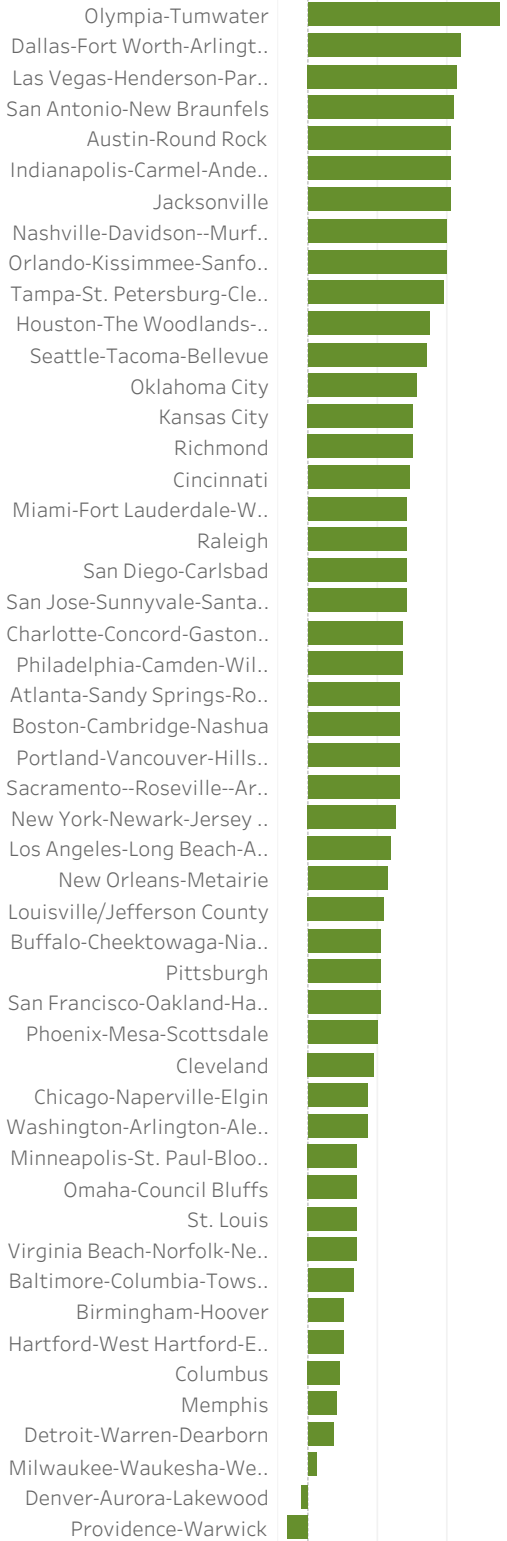

Portland Metro Economic Indicators - April 2023

Employment Growth - US Metros April 2022 - April 2023: 50 Largest MSAs

Job Growth by Industry April 2023: year-over-year

Net Job Growth by Industry April 2023: year-over-year

Unemployment Rate April 2014-April 2023: seasonally adjusted

Labor Force Growth April 2023: year-over-year, seasonally adjusted

Average Wage by Occupation Portland MSA, May 2021

Median Wage by Metro Area May 2021