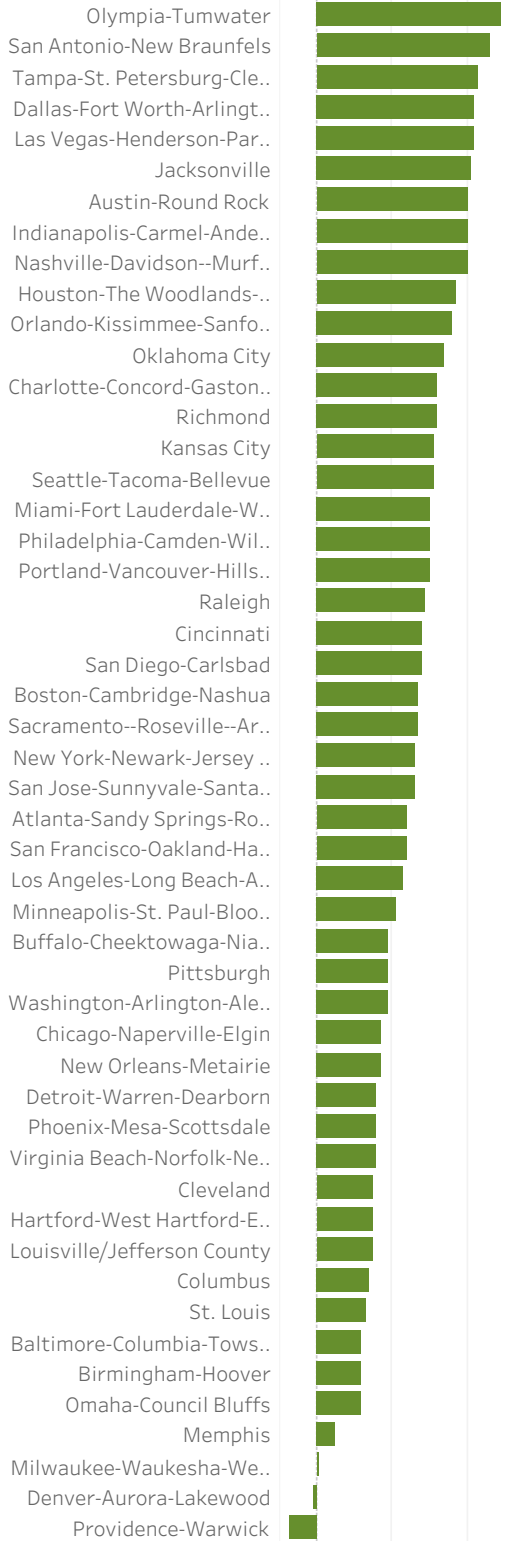

# Portland Metro Economic Indicators - May 2023

## Employment Growth - US Metros May 2022 - May 2023: 50 Largest MSAs