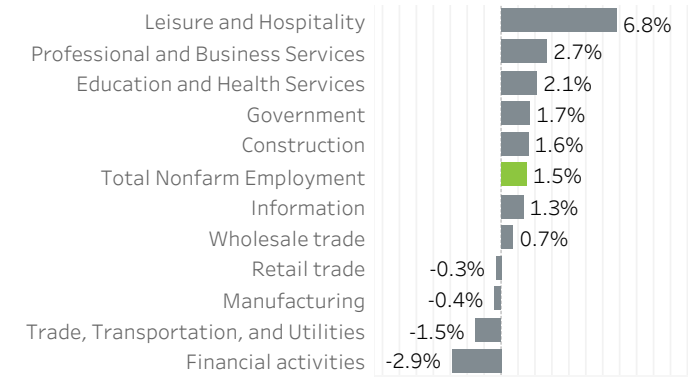

# Washington County Economic Indicators April 2023

**Job Growth Rates by Industry**  
April 2023; change from a year earlier

**Net Job Growth by Industry**  
April 2023; change from a year earlier

**Labor Force Growth**  
April 2023; change from a year earlier, seasonally adjusted