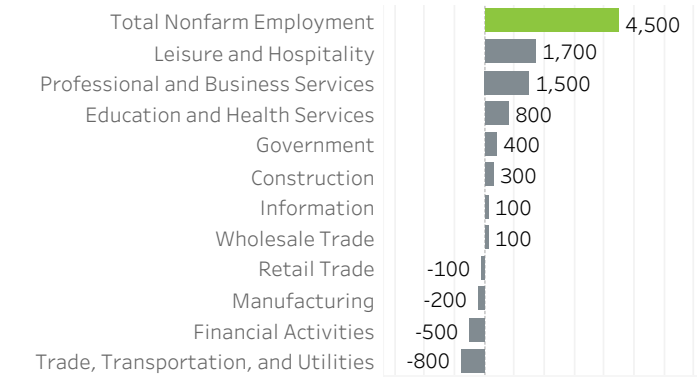

# Washington County Economic Indicators April 2023

**Job Growth Rates by Industry**  
April 2023; change from a year earlier

**Net Job Growth by Industry**  
April 2023; change from a year earlier

**Labor Force Growth**  
April 2023; change from a year earlier, seasonally adjusted