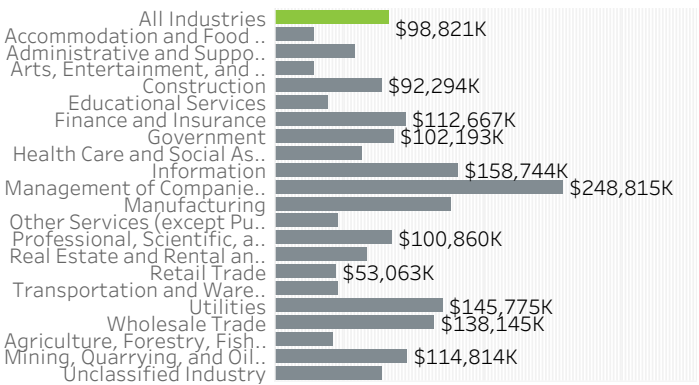

# Washington County Economic Indicators April 2023

**Job Growth Rates by Industry**  
April 2023; change from a year earlier

**Net Job Growth by Industry**  
April 2023; change from a year earlier

**Labor Force Growth**  
April 2023; change from a year earlier, seasonally adjusted

**Historical Job Growth**  
April 2004 to 2023; change from a year earlier

**Unemployment Rate by City**  
April 2023; not seasonally adjusted

**Average Wage by Industry**  
2023

**State & County Unemployment Rates**  
Seasonally adjusted