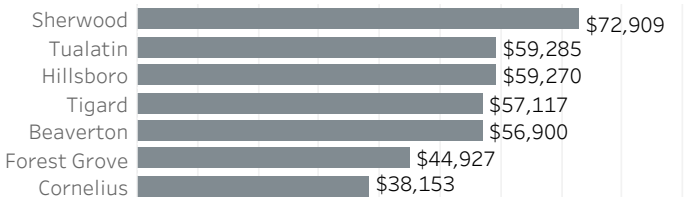

Median Earnings by City
2019