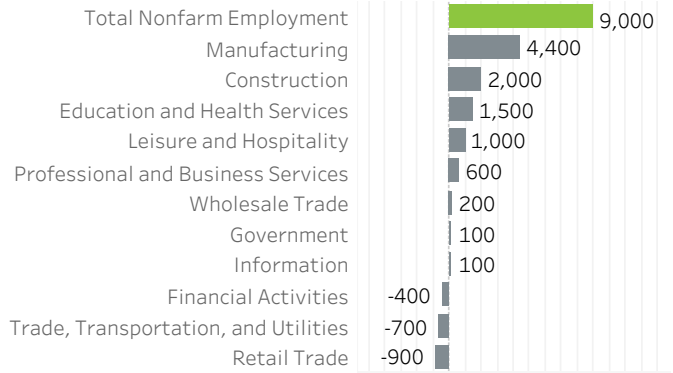

Washington County Economic Indicators August 2022

Job Growth Rates by Industry
August 2022; change from a year earlier

Net Job Growth by Industry
August 2022; change from a year earlier

Labor Force Growth
August 2022: change from a year earlier, seasonally adjusted