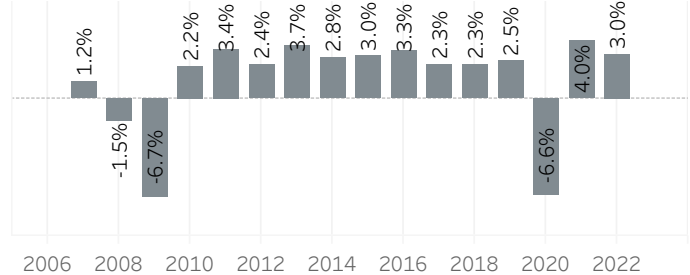

Washington County Economic Indicators August 2022

Job Growth Rates by Industry
August 2022; change from a year earlier

Net Job Growth by Industry
August 2022; change from a year earlier

Labor Force Growth
August 2022: change from a year earlier, seasonally adjusted

Historical Job Growth
August 2004 to 2022; change from a year earlier

Unemployment Rate by City
July 2022; not seasonally adjusted

Average Wage by Industry
2019

State & County Unemployment Rates
Seasonally adjusted