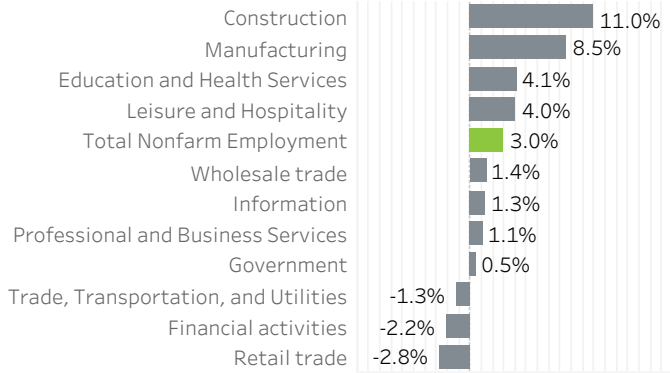

Washington County Economic Indicators August 2022

Job Growth Rates by Industry
August 2022; change from a year earlier

Net Job Growth by Industry
August 2022; change from a year earlier

Labor Force Growth
August 2022: change from a year earlier, seasonally adjusted