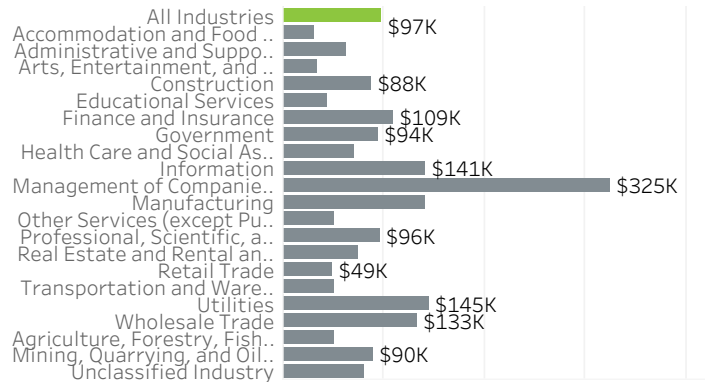

Washington County Economic Indicators August 2022

Job Growth Rates by Industry
August 2022; change from a year earlier

Net Job Growth by Industry
August 2022; change from a year earlier

Labor Force Growth
August 2022: change from a year earlier, seasonally adjusted

Historical Job Growth
August 2004 to 2022; change from a year earlier

Unemployment Rate by City
July 2022; not seasonally adjusted

Average Wage by Industry
2019

State & County Unemployment Rates
Seasonally adjusted