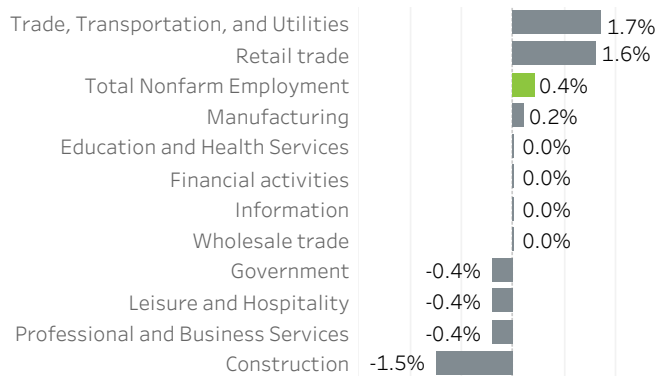

Washington County Economic Indicators December 2022

Job Growth Rates by Industry

December 2022; change from a year earlier

Net Job Growth by Industry

December 2022; change from a year earlier

Labor Force Growth

December 2022: change from a year earlier, seasonally adjusted

Historical Job Growth

December 2004 to 2022; change from a year earlier

Unemployment Rate by City

December 2022; not seasonally adjusted

Average Wage by Industry