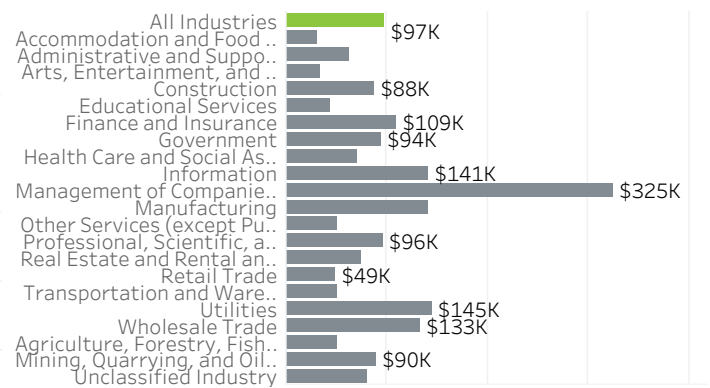

December 2022: change from a year earlier, seasonally adjusted

Historical Job Growth

December 2004 to 2022; change from a year earlier

Unemployment Rate by City

December 2022; not seasonally adjusted

Average Wage by Industry

2019

State & County Unemployment Rates

Seasonally adjusted

Median Earnings by City

2019

Real Wage Growth by Industry

2015 to 2020; adjusted for inflation

Liza Morehead