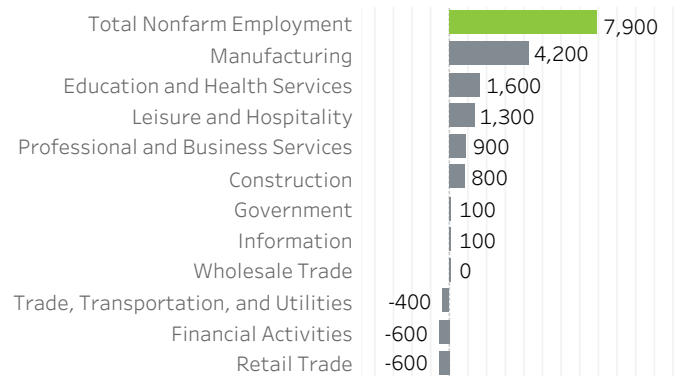

Washington County Economic Indicators December 2022

Job Growth Rates by Industry

December 2022; change from a year earlier

Net Job Growth by Industry

December 2022; change from a year earlier

Labor Force Growth

December 2022: change from a year earlier, seasonally adjusted

Historical Job Growth

December 2004 to 2022; change from a year earlier

Unemployment Rate by City

December 2022; not seasonally adjusted

Average Wage by Industry