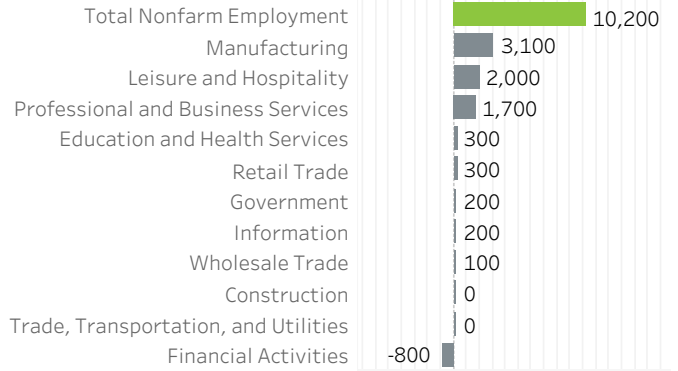

Washington County Economic Indicators February 2023

Job Growth Rates by Industry

February 2023; change from a year earlier

Net Job Growth by Industry

February 2023; change from a year earlier

Labor Force Growth

February 2023; change from a year earlier, seasonally adjusted

Historical Job Growth

February 2004 to 2023; change from a year earlier

Unemployment Rate by City

February 2022; not seasonally adjusted

Average Wage by Industry