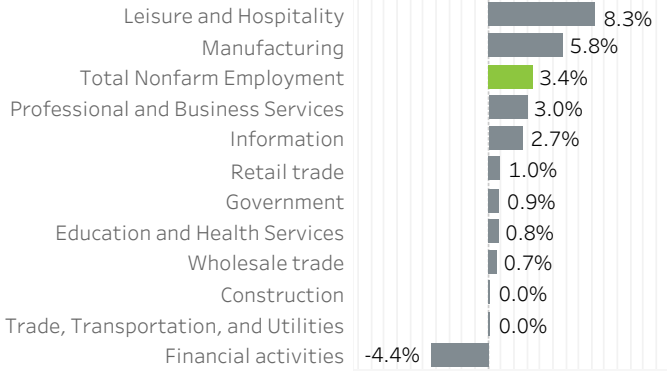

Washington County Economic Indicators February 2023

Job Growth Rates by Industry

February 2023; change from a year earlier

Net Job Growth by Industry

February 2023; change from a year earlier

Labor Force Growth

February 2023; change from a year earlier, seasonally adjusted

Historical Job Growth

February 2004 to 2023; change from a year earlier

Unemployment Rate by City

February 2022; not seasonally adjusted

Average Wage by Industry