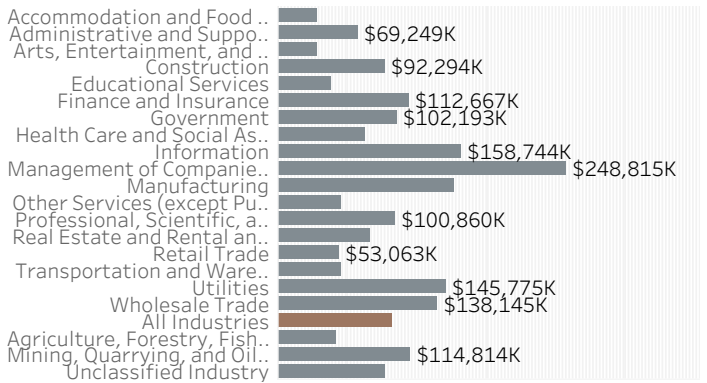

February 2023; change from a year earlier, seasonally adjusted

Historical Job Growth

February 2004 to 2023; change from a year earlier

Unemployment Rate by City

February 2022; not seasonally adjusted

Average Wage by Industry

2023

State & County Unemployment Rates

Seasonally adjusted

Median Earnings by City

2019

Real Wage Growth by Industry

2015 to 2020; adjusted for inflation

Liza Morehead