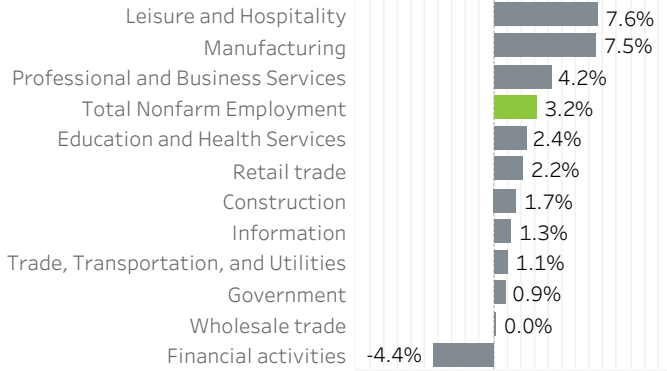

Washington County Economic Indicators January 2023

Job Growth Rates by Industry

January 2023; change from a year earlier

Net Job Growth by Industry

January 2023; change from a year earlier

Labor Force Growth

January 2023; change from a year earlier, seasonally adjusted

Historical Job Growth

January 2004 to 2023; change from a year earlier

Unemployment Rate by City

December 2022; not seasonally adjusted

Average Wage by Industry