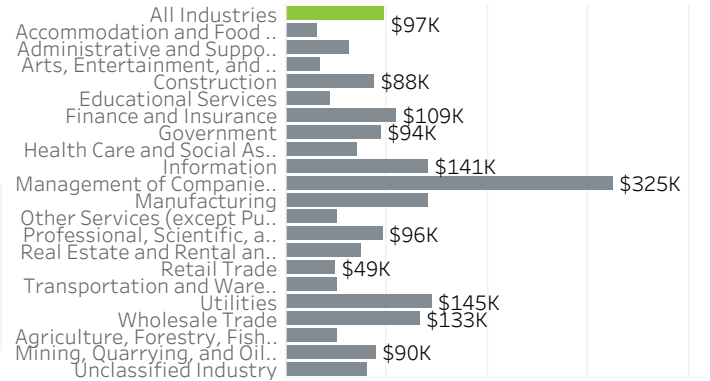

January 2023; change from a year earlier, seasonally adjusted

Historical Job Growth

January 2004 to 2023; change from a year earlier

Unemployment Rate by City

December 2022; not seasonally adjusted

Average Wage by Industry

2019

State & County Unemployment Rates

Seasonally adjusted

Median Earnings by City

2019

Real Wage Growth by Industry

2015 to 2020; adjusted for inflation

Liza Morehead