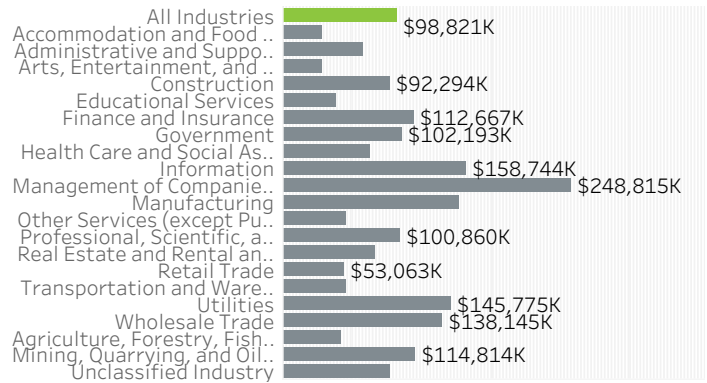

# Washington County Economic Indicators March 2023

**Job Growth Rates by Industry**  
March 2023; change from a year earlier

**Net Job Growth by Industry**  
March 2023; change from a year earlier

**Labor Force Growth**  
March 2023: change from a year earlier, seasonally adjusted

**Historical Job Growth**  
March 2004 to 2023; change from a year earlier

**Unemployment Rate by City**  
March 2022; not seasonally adjusted

**Average Wage by Industry**  
2023

**State & County Unemployment Rates**  
Seasonally adjusted