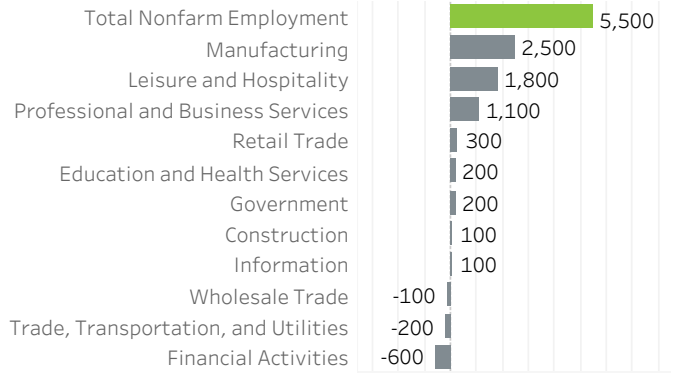

# Washington County Economic Indicators March 2023

**Job Growth Rates by Industry**  
March 2023; change from a year earlier

**Net Job Growth by Industry**  
March 2023; change from a year earlier

**Labor Force Growth**  
March 2023: change from a year earlier, seasonally adjusted