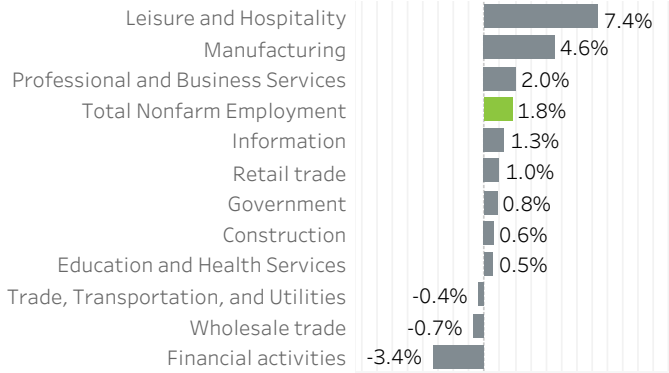

# Washington County Economic Indicators March 2023

**Job Growth Rates by Industry**  
March 2023; change from a year earlier

**Net Job Growth by Industry**  
March 2023; change from a year earlier

**Labor Force Growth**  
March 2023: change from a year earlier, seasonally adjusted