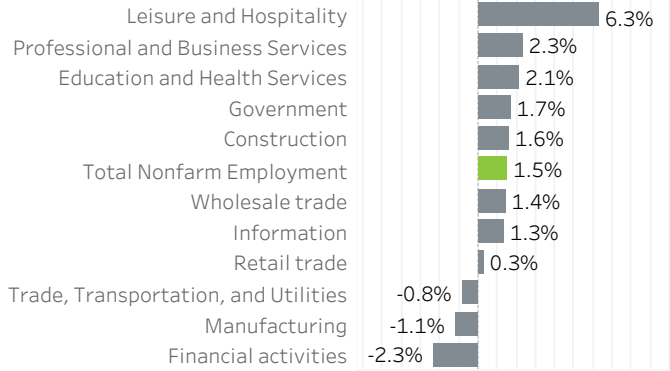

Washington County Economic Indicators May 2023

Job Growth Rates by Industry
May 2023; change from a year earlier

Net Job Growth by Industry
May 2023; change from a year earlier

Labor Force Growth
May 2023: change from a year earlier, seasonally adjusted