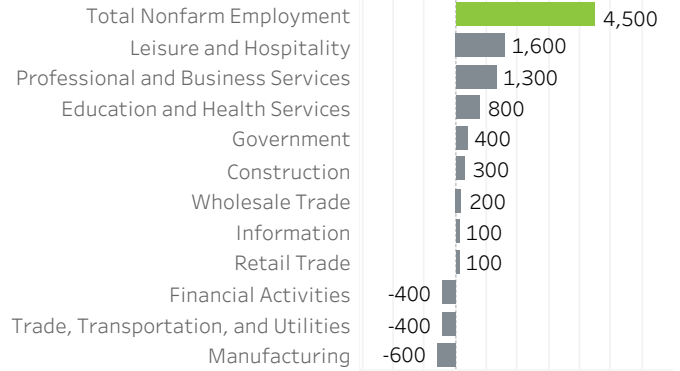

Washington County Economic Indicators May 2023

Job Growth Rates by Industry
May 2023; change from a year earlier

Net Job Growth by Industry
May 2023; change from a year earlier

Labor Force Growth
May 2023: change from a year earlier, seasonally adjusted