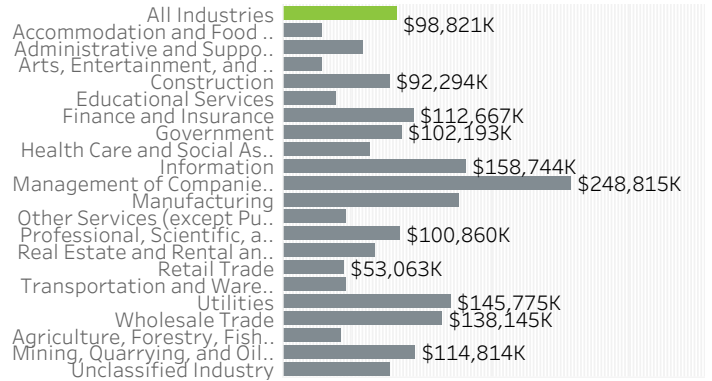

Washington County Economic Indicators May 2023

Job Growth Rates by Industry
May 2023; change from a year earlier

Net Job Growth by Industry
May 2023; change from a year earlier

Labor Force Growth
May 2023: change from a year earlier, seasonally adjusted

Historical Job Growth
May 2004 to 2023; change from a year earlier

Unemployment Rate by City
May 2023; not seasonally adjusted

Average Wage by Industry
2023

State & County Unemployment Rates
Seasonally adjusted